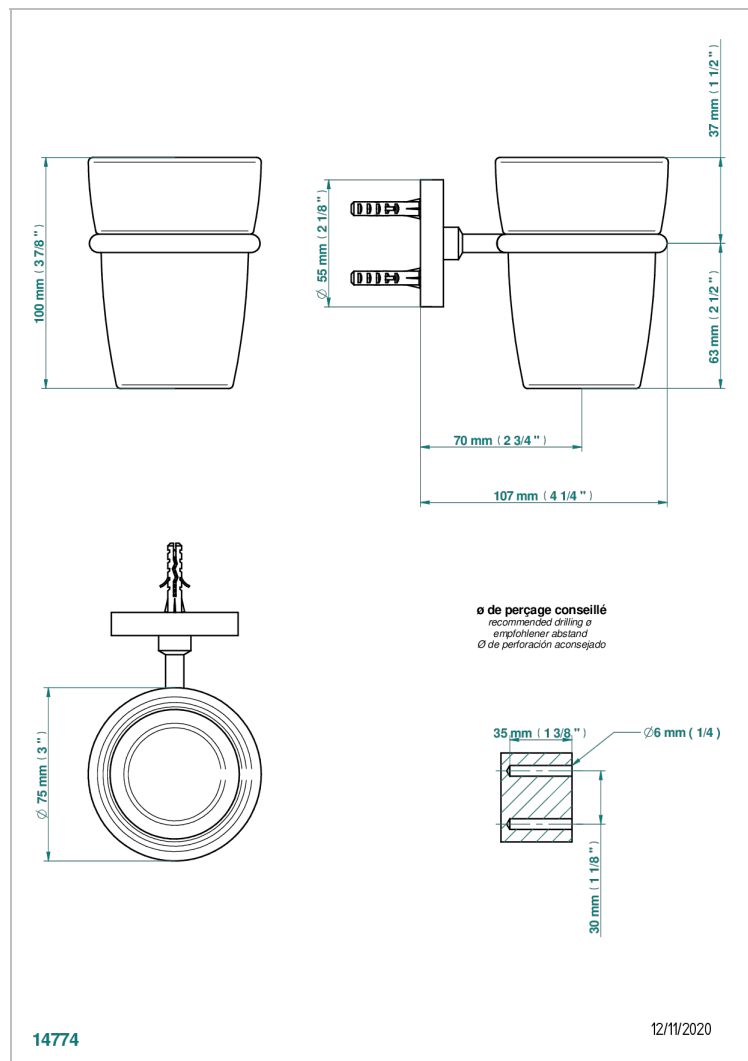

METAMORPHOSE WITH LEVER HANDLES

G6B-536

Tumbler holder, wall mounted

CHARACTERISTIC

- Métamorphose with lever handles
- Tumbler holder, wall mounted

AVAILABLE FINITIONS

Black nickel - D24
Blush PVD - H62
Brass color PVD - H49
Brown bronze color PVD - F33
Chrome polished - A02
Chrome polished / gold polished - G02