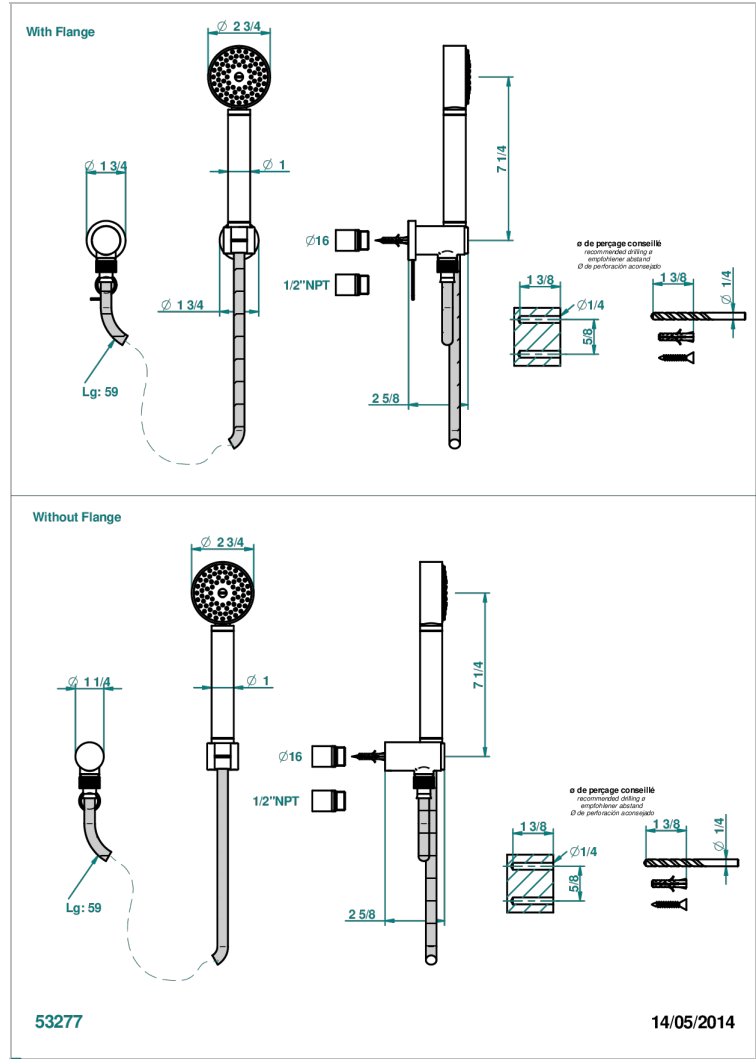

METAMORPHOSE WITH LEVER HANDLES

G6B-52/US

Wall mounted handshower with separate fixed hook

CHARACTERISTIC

- Métamorphose with lever handles
- Wall mounted handshower with separate fixed hook

TECHNICAL SPECS

- Recommandé : 3 bars (max. 5 bars) - Advised : 43,5 psi (max. 72 psi)
- 9,5 l/min à 3 bars (2.5 gpm at 43.5 psi)

AVAILABLE FINITIONS

Black nickel - D24
Blush PVD - H62
Brass color PVD - H49
Brown bronze color PVD - F33
Chrome polished - A02
Chrome polished / gold polished - G02

Matt gold color PVD - H53
Matt graphite PVD - H65
Matt nickel (American satin) - C01
Matt nickel color PVD - H56
Nickel antique / Sovereign - H28
Nickel color PVD - H55

Nickel polished - B01
Rose Gold - F27
Satin chrome - C03
Silver polished, antique - H03
Silver rhodium - F18
Soft gold - F30