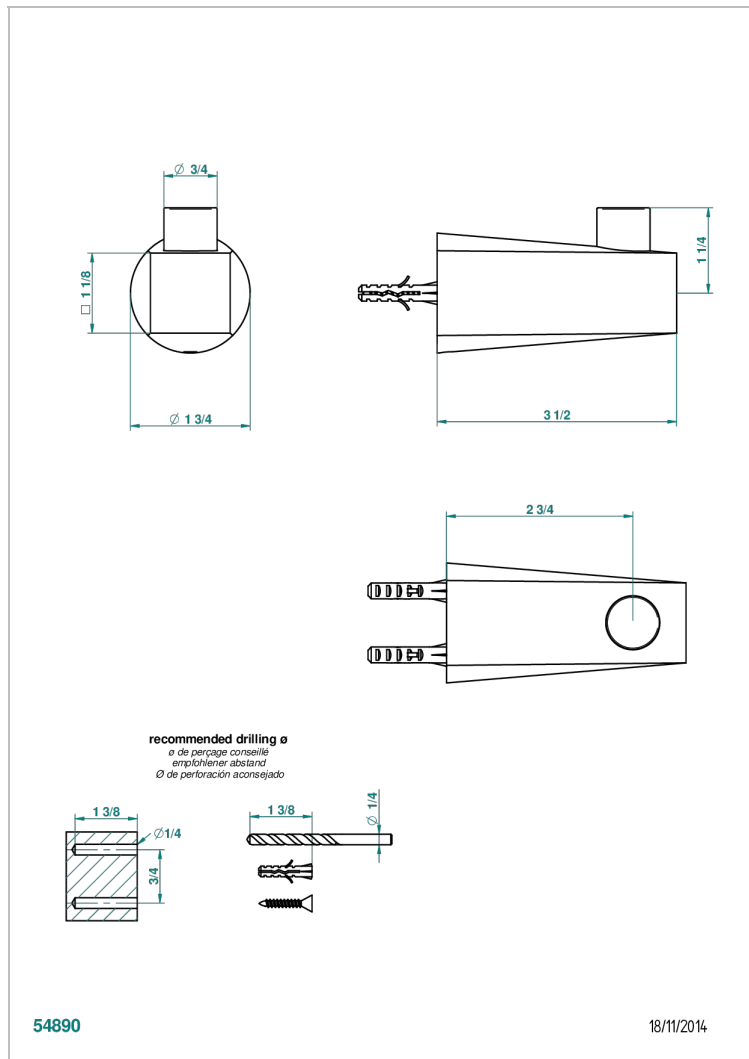

# METAMORPHOSE WITH LEVER HANDLES

G6B-517

Robe hook

54890

18/11/2014

## CHARACTERISTIC

- Métamorphose with lever handles
- Robe hook