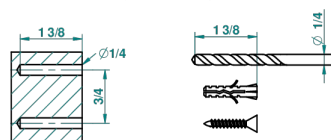

METAMORPHOSE WITH LEVER HANDLES

G6B-504N

Towel ring

54910

20/11/2014

CHARACTERISTIC

- Métamorphose with lever handles
- Towel ring

AVAILABLE FINITIONS

Black nickel - D24

Blush PVD - H62

Brass color PVD - H49

Brown bronze color PVD - F33

Chrome polished - A02

Chrome polished / gold polished - G02

Copper antique matt, coated - H07

Gold color PVD - H52

Gold mat - F07

Gold polished - F01

Gold satiney - F03

Graphite PVD - H64

Light coated bronze - D01

Matt Umber PVD - H67

Matt blush PVD - H60

Matt brass color PVD - H50

Matt brown bronze color PVD - F34

Matt chrome (American satin) - C02

Matt gold color PVD - H53

Matt graphite PVD - H65

Matt nickel (American satin) - C01

Matt nickel color PVD - H56

Nickel antique / Sovereign - H28

Nickel color PVD - H55

Nickel polished - B01

Rose Gold - F27

Satin chrome - C03

Silver polished, antique - H03

Silver rhodium - F18

Soft gold - F30