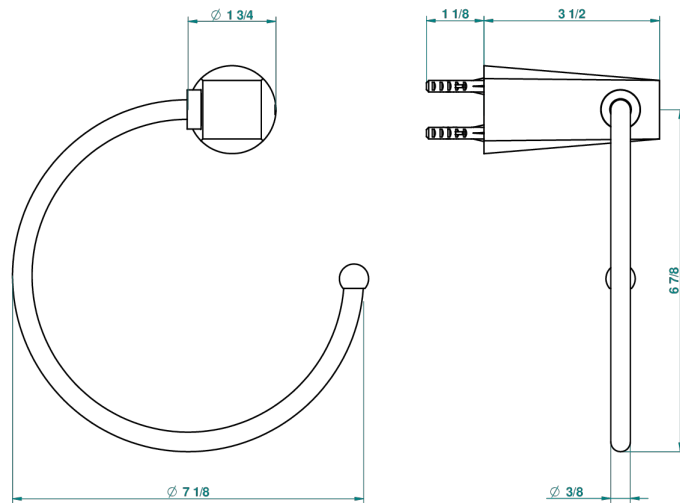

METAMORPHOSE WITH LEVER HANDLES

G6B-504N

Towel ring

54910

20/11/2014

CHARACTERISTIC

- Métamorphose with lever handles
- Towel ring

AVAILABLE FINITIONS

Black nickel - D24

Blush PVD - H62

Brass color PVD - H49

Brown bronze color PVD - F33

Chrome polished - A02

Chrome polished / gold polished - G02

Copper antique matt, coated - H07

Gold color PVD - H52

Gold mat - F07

Gold polished - F01

Gold satiney - F03

Graphite PVD - H64

Light coated bronze - D01

Matt Umber PVD - H67

Matt blush PVD - H60

Matt brass color PVD - H50

Matt brown bronze color PVD - F34

Matt chrome (American satin) - C02

Matt gold color PVD - H53

Matt graphite PVD - H65

Matt nickel (American satin) - C01

Matt nickel color PVD - H56

Nickel antique / Sovereign - H28

Nickel color PVD - H55

Nickel polished - B01

Rose Gold - F27

Satin chrome - C03

Silver polished, antique - H03

Silver rhodium - F18

Soft gold - F30