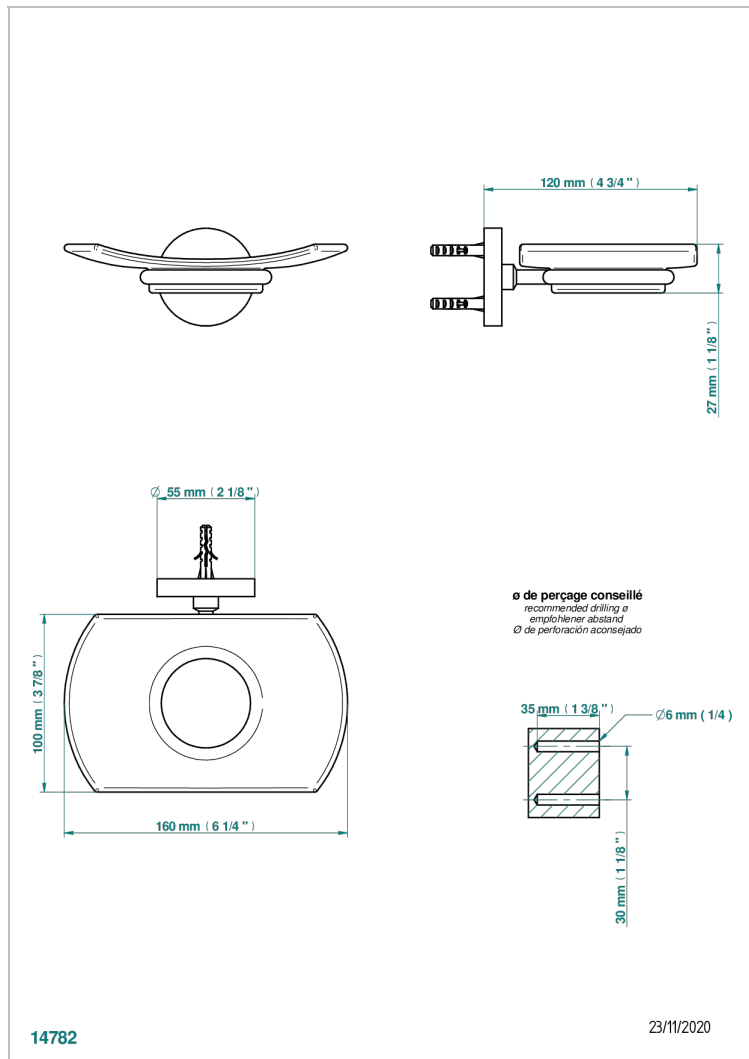

METAMORPHOSE WITH LEVER HANDLES

G6B-500

Glass soap dish, wall mounted

CHARACTERISTIC

- Métamorphose with lever handles
- Glass soap dish, wall mounted

AVAILABLE FINITIONS

Black nickel - D24

Blush PVD - H62