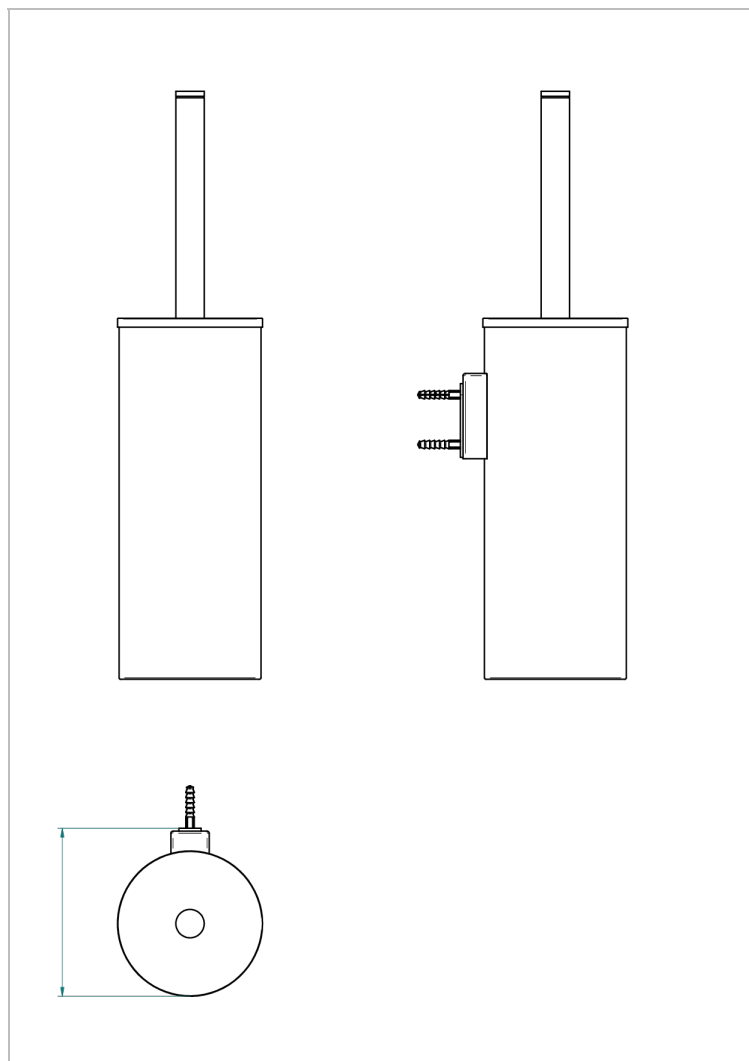

# METAMORPHOSE WITH LEVER HANDLES

G6B-4720C

Metal toilet brush holder with brush with cover wall mounted

## CHARACTERISTIC

- Métamorphose with lever handles
- Metal toilet brush holder with brush with cover wall mounted