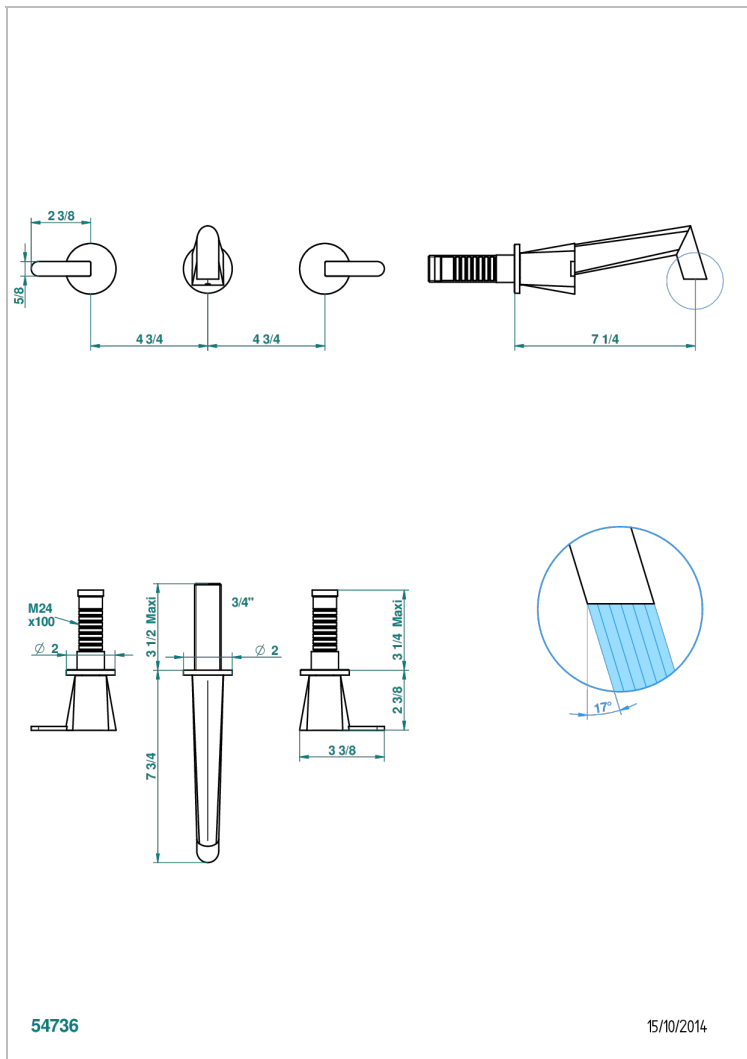

# METAMORPHOSE WITH LEVER HANDLES

G6B-40GBUS

Trim for wall mounted 3-hole lavatory set only

## CHARACTERISTIC

- Métamorphose with lever handles
- Trim for wall mounted 3-hole lavatory set only

## TECHNICAL SPECS

- Recommandé : 3 bars (max. 5 bars) - Advised : 43,5 psi (max. 72 psi)
- 5,7 l/min à 3 bars (1.5 gpm at 43.5 psi)
- 1.2 gpm on demand in accordance with California's rules

## RELATED SKU'S

- Ref. G00-40AM/US Rough parts for wall set (one counter clockwise and one clockwise cartridges)