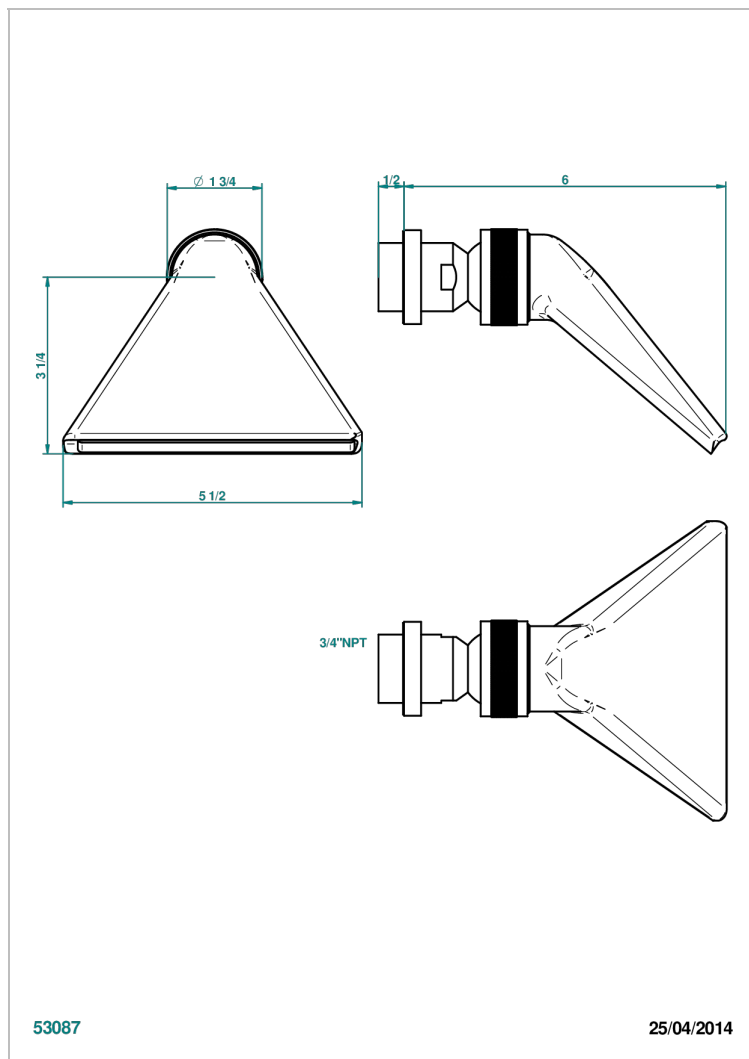

METAMORPHOSE WITH LEVER HANDLES

G6B-3640/US

Shower head, cast deluge with 3/4" connection

53087

25/04/2014

CHARACTERISTIC

- Métamorphose with lever handles
- Shower head, cast deluge with 3/4" connection

AVAILABLE FINITIONS