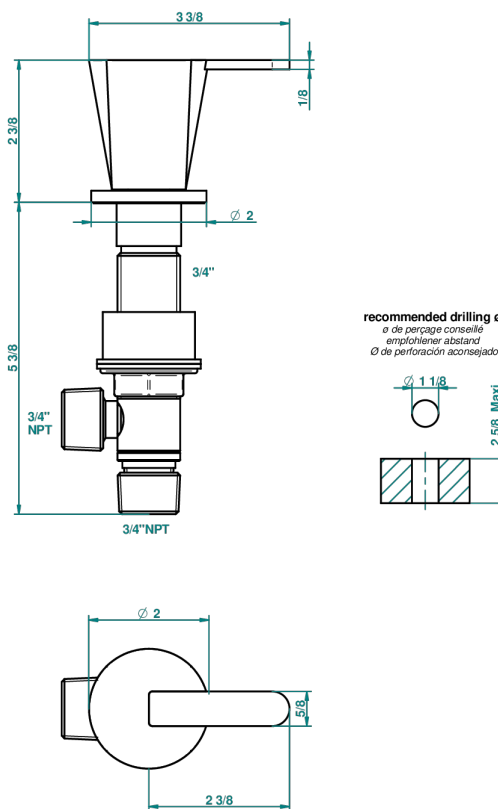

METAMORPHOSE WITH LEVER HANDLES

G6B-36/CUS

3/4" deck valve with trim - Cold

54537

01/10/2014

CHARACTERISTIC

- ASME : ASME A112.18.1-2011/CSA B125.1-11

STANDARDS

Nickel antique / Sovereign - H28

Nickel color PVD - H55

Nickel polished - B01

Rose Gold - F27

Satin chrome - C03

Silver polished, antique - H03

Silver rhodium - F18

Soft gold - F30