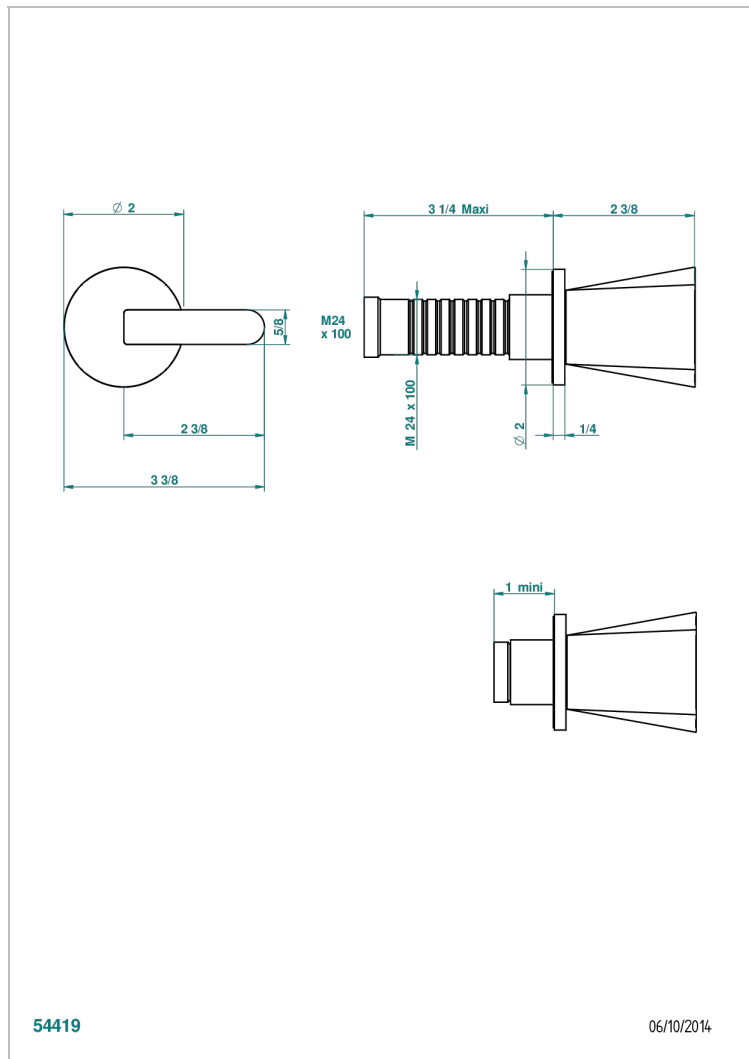

METAMORPHOSE WITH LEVER HANDLES

G6B-30B

Wall volume control 30 & 32 trim

CHARACTERISTIC

- Métamorphose with lever handles
- Wall volume control 30 & 32 trim

RELATED SKU'S

- Ref. G00-32CUSA 3/4" Volume control wall valve with ceramic cartridge
- Ref. G00-32HUSA 3/4" Volume control wall valve with ceramic cartridge counterclockwise
- Ref. G00-30CUSA 1/2" volume control wall valve with ceramic cartridge
- Ref. G00-30HUSA 1/2" Volume control wall valve with ceramic cartridge counterclockwise