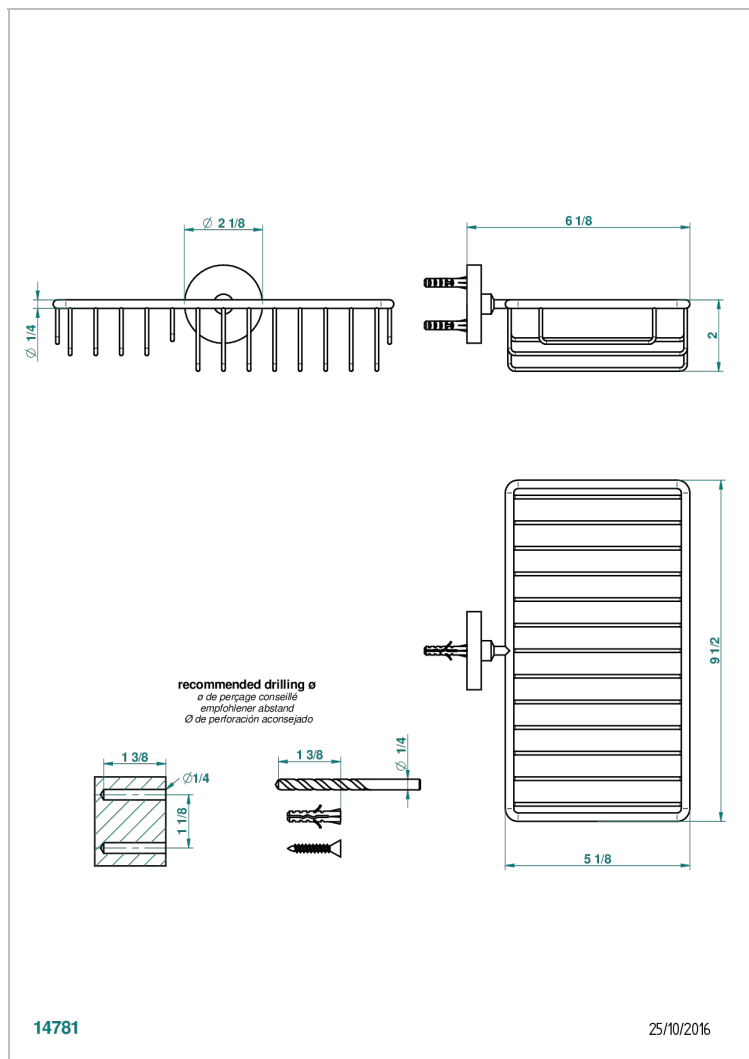

METAMORPHOSE WITH LEVER HANDLES

G6B-2620

Soap and sponge holder, wall mounted

14781

25/10/2016

CHARACTERISTIC

- Métamorphose with lever handles
- Soap and sponge holder, wall mounted

AVAILABLE FINITIONS