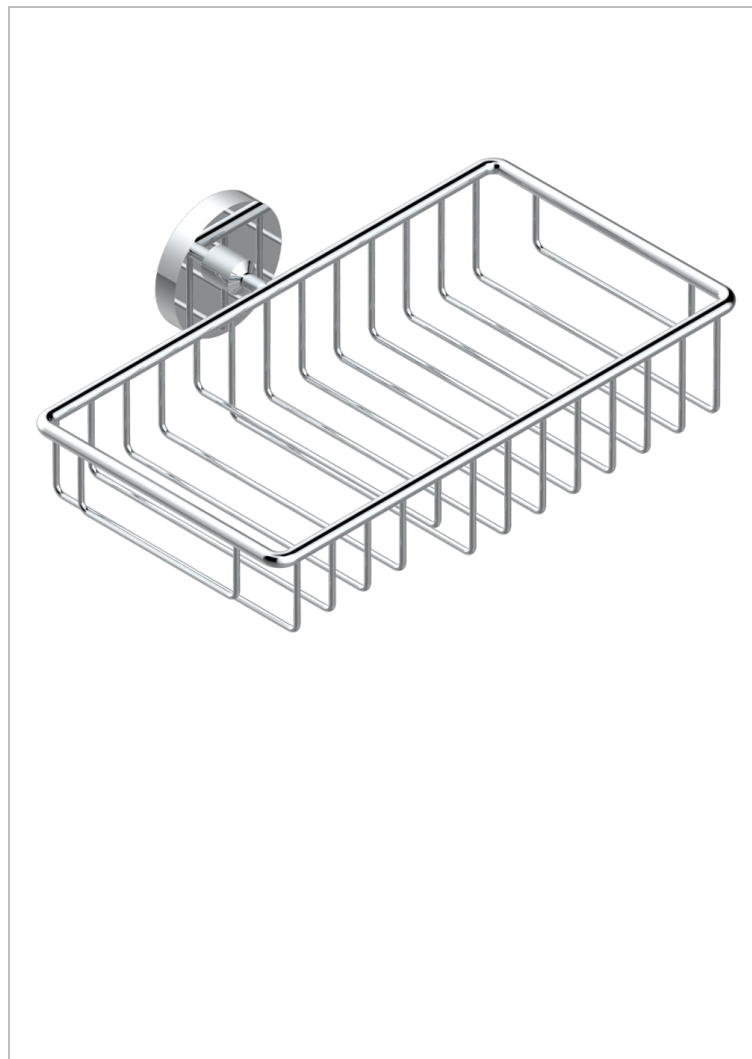

METAMORPHOSE WITH LEVER HANDLES

G6B-2620

Soap and sponge holder, wall mounted

14781

25/10/2016

CHARACTERISTIC

- Métamorphose with lever handles
- Soap and sponge holder, wall mounted

AVAILABLE FINITIONS

Nickel color PVD - H55

Nickel polished - B01

Rose Gold - F27

Satin chrome - C03

Silver polished, antique - H03

Silver rhodium - F18

Soft gold - F30