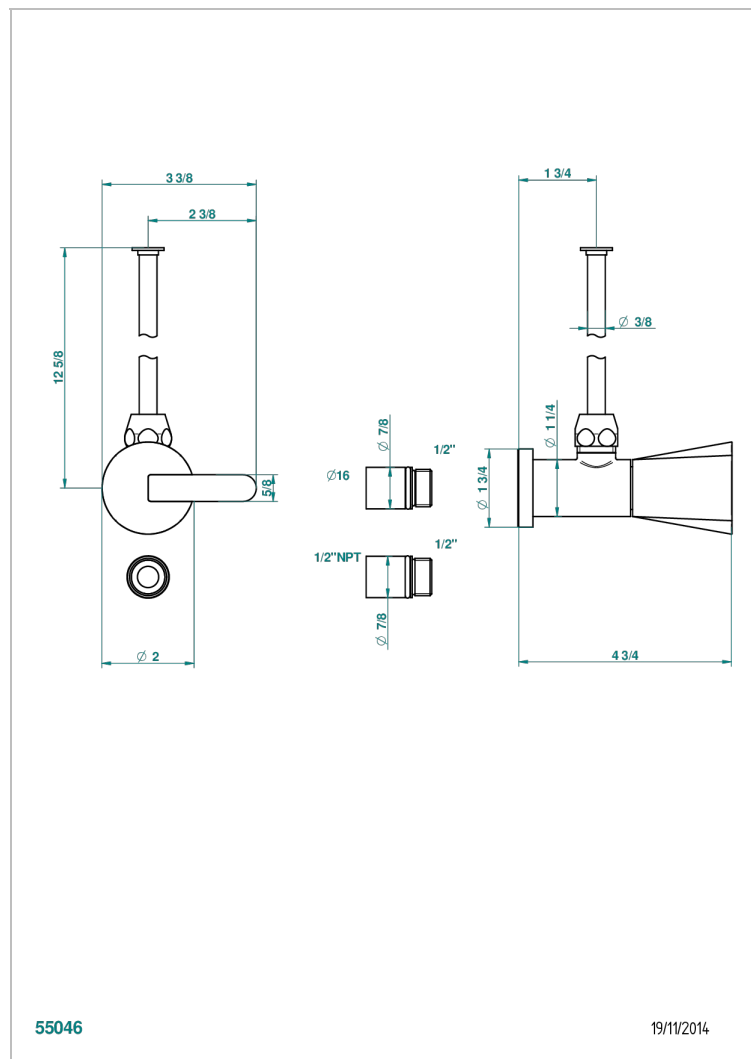

METAMORPHOSE WITH LEVER HANDLES

G6B-181/SWC

Angle supply valve with 3/8" adaptor set for toilet

CHARACTERISTIC

- Métamorphose with lever handles
- Angle supply valve with 3/8" adaptor set for toilet

AVAILABLE FINITIONS