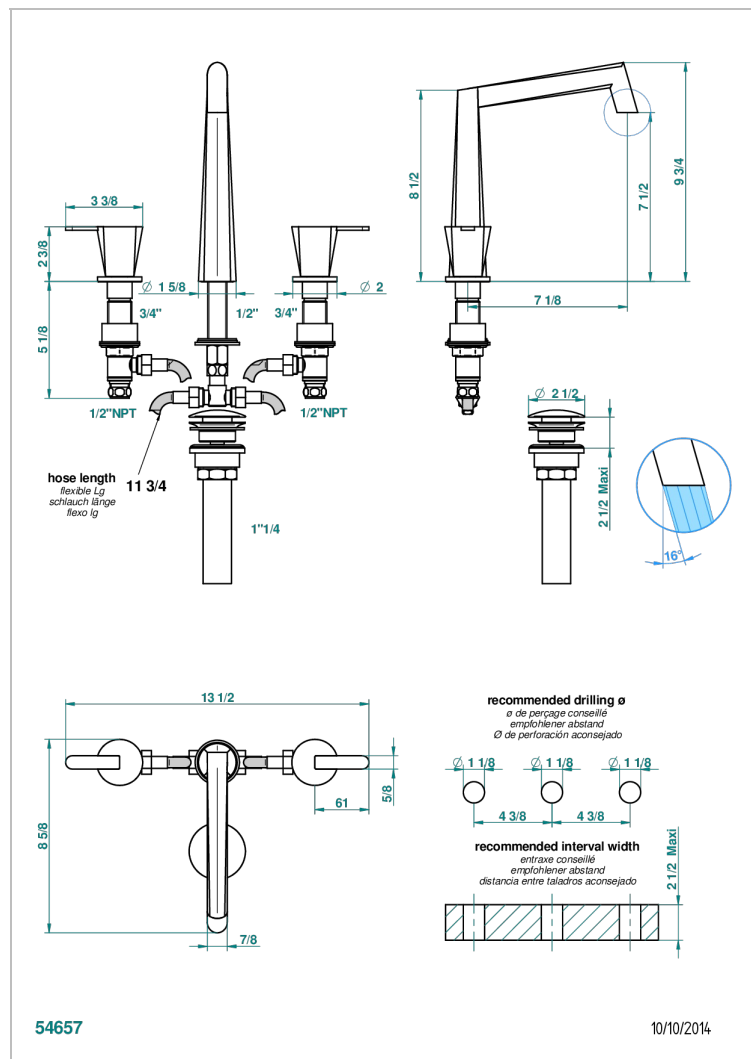

METAMORPHOSE WITH LEVER HANDLES

G6B-151/US

Widespread lavatory set with drain

CHARACTERISTIC

- Métamorphose with lever handles
- Widespread lavatory set with drain

TECHNICAL SPECS

- Recommandé : 3 bars (max. 5 bars) - Advised : 43,5 psi (max. 72 psi)
- 5,7 l/min à 3 bars (1.5 gpm at 43.5 psi)
- 1.2 gpm on demand in accordance with California's rules