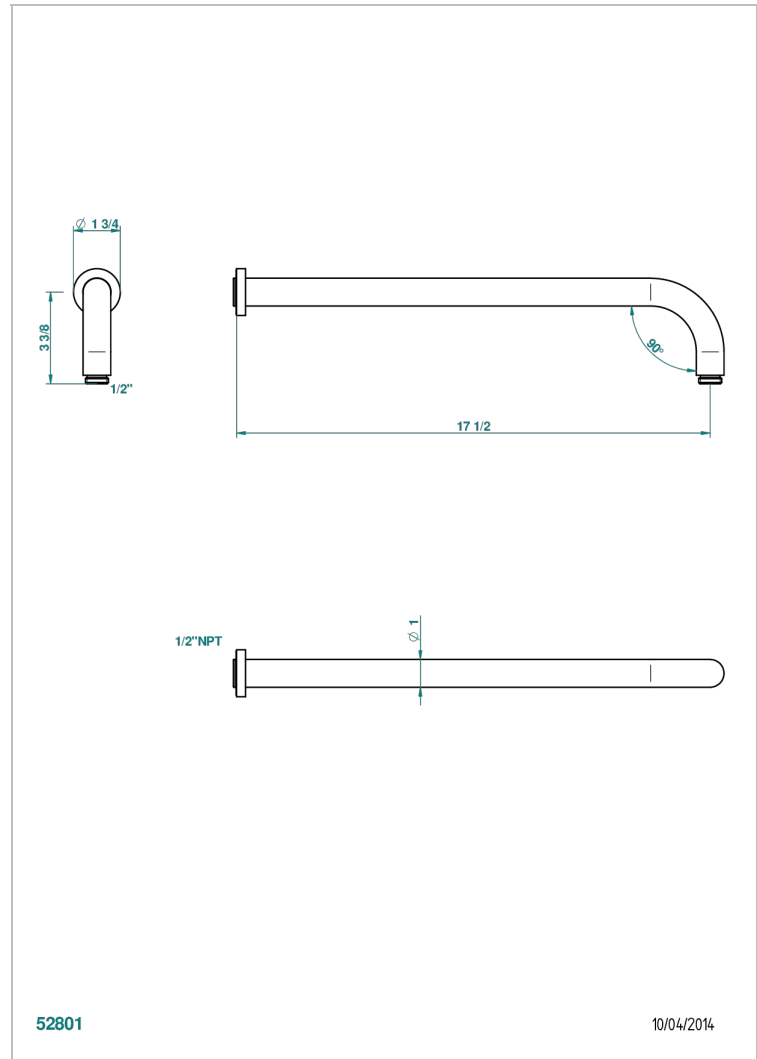

METAMORPHOSE

G6A-84L/US

Horizontal shower arm, 90°, lg: 17"

THG[®]
PARIS

CHARACTERISTIC

- Métamorphose
- Horizontal shower arm, 90°, lg: 17"

AVAILABLE FINITIONS

Black nickel - D24
Blush PVD - H62
Brass color PVD - H49
Brown bronze color PVD - F33
Chrome polished - A02
Chrome polished / gold polished - G02

Matt gold color PVD - H53
Matt graphite PVD - H65
Matt nickel (American satin) - C01
Matt nickel color PVD - H56
Nickel antique / Sovereign - H28
Nickel color PVD - H55

Nickel polished - B01
Rose Gold - F27
Satin chrome - C03
Silver polished, antique - H03
Silver rhodium - F18
Soft gold - F30