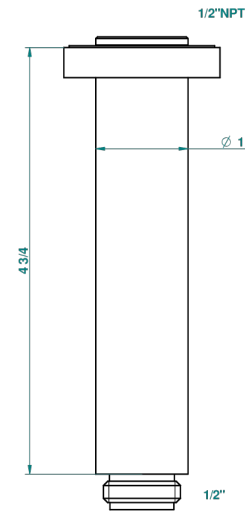

# METAMORPHOSE

G6A-82V/US

Vertical shower arm ceiling mounted 1/2" connection

52156

11/04/2014

## CHARACTERISTIC

- Métamorphose
- Vertical shower arm ceiling mounted 1/2" connection