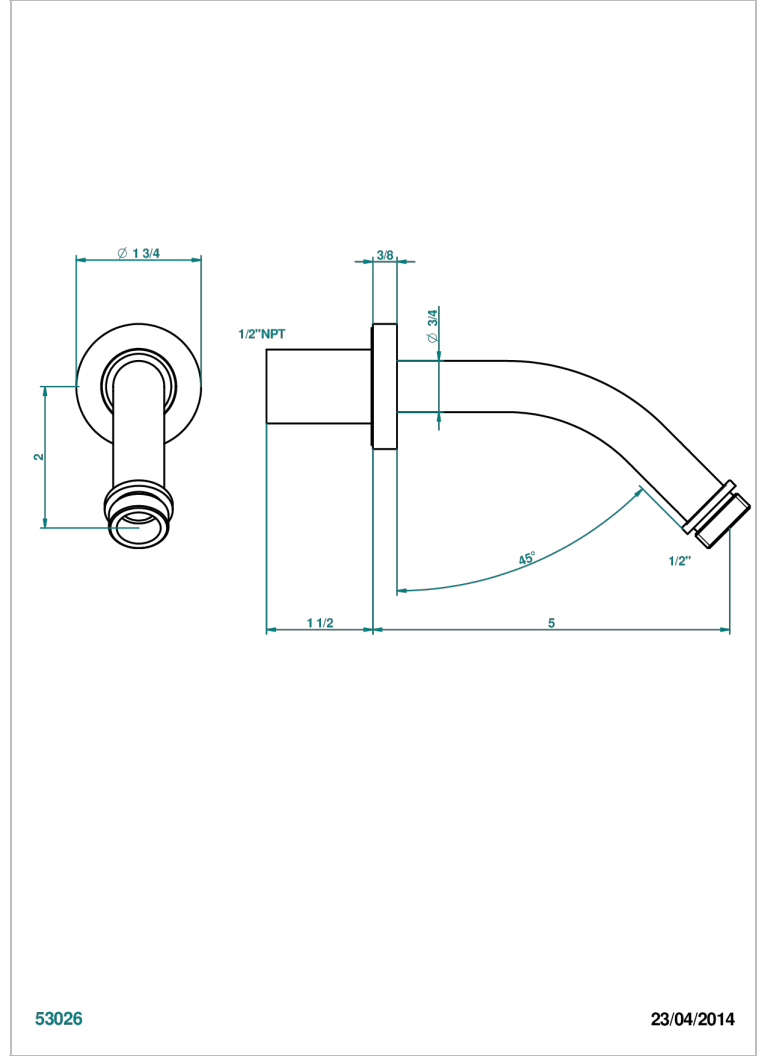

METAMORPHOSE

G6A-82/US

Horizontal shower arm, 45°, lg: 4" 3/4

53026

23/04/2014

CHARACTERISTIC

- Métamorphose
- Horizontal shower arm, 45°, lg: 4" 3/4

AVAILABLE FINITIONS

- | | | | | |
|---------------------------------------|-----------------------------------|------------------------------------|------------------------------------|--------------------------------|
| Black nickel - D24 | Copper antique matt, coated - H07 | Light coated bronze - D01 | Matt gold color PVD - H53 | Nickel polished - B01 |
| Blush PVD - H62 | Gold color PVD - H52 | Matt Umber PVD - H67 | Matt graphite PVD - H65 | Rose Gold - F27 |
| Brass color PVD - H49 | Gold mat - F07 | Matt blush PVD - H60 | Matt nickel (American satin) - C01 | Satin chrome - C03 |
| Brown bronze color PVD - F33 | Gold polished - F01 | Matt brass color PVD - H50 | Matt nickel color PVD - H56 | Silver polished, antique - H03 |
| Chrome polished - A02 | Gold satiney - F03 | Matt brown bronze color PVD - F34 | Nickel antique / Sovereign - H28 | Silver rhodium - F18 |
| Chrome polished / gold polished - G02 | Graphite PVD - H64 | Matt chrome (American satin) - C02 | Nickel color PVD - H55 | Soft gold - F30 |