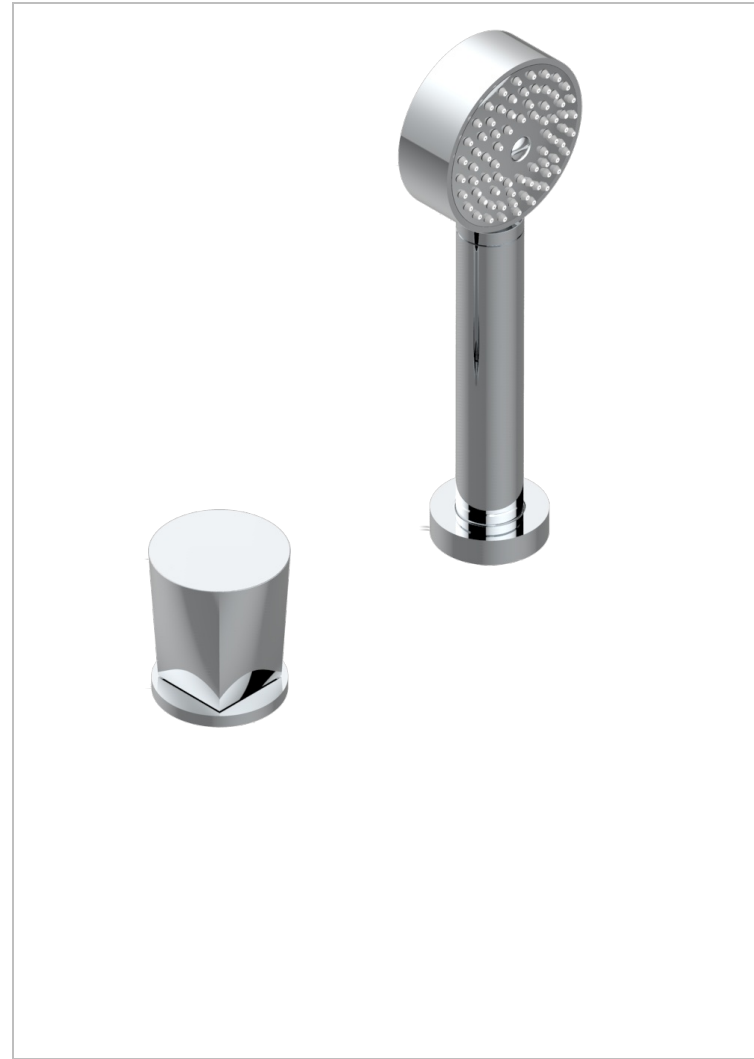

METAMORPHOSE

G6A-6532/60A

Deck mounted mixer with handshower, progressive cartridge

THG[®]
PARIS

CHARACTERISTIC

- Métamorphose
- Deck mounted mixer with handshower, progressive cartridge

TECHNICAL SPECS

- Recommandé : 3 bars (max. 5 bars) - Advised : 43,5 psi (max. 72 psi)
- 9,5 l/min à 3 bars (2.5 gpm at 43.5 psi)

AVAILABLE FINITIONS

Black nickel - D24
 Blush PVD - H62
 Brass color PVD - H49
 Brown bronze color PVD - F33
 Chrome polished - A02
 Chrome polished / gold polished - G02

Copper antique matt, coated - H07
 Gold color PVD - H52
 Gold mat - F07
 Gold polished - F01
 Gold satiny - F03
 Graphite PVD - H64

Light coated bronze - D01
 Matt Umber PVD - H67
 Matt blush PVD - H60
 Matt brass color PVD - H50
 Matt brown bronze color PVD - F34
 Matt chrome (American satin) - C02

Matt gold color PVD - H53
 Matt graphite PVD - H65
 Matt nickel (American satin) - C01
 Matt nickel color PVD - H56
 Nickel antique / Sovereign - H28
 Nickel color PVD - H55

Nickel polished - B01
 Rose Gold - F27
 Satin chrome - C03
 Silver polished, antique - H03
 Silver rhodium - F18
 Soft gold - F30