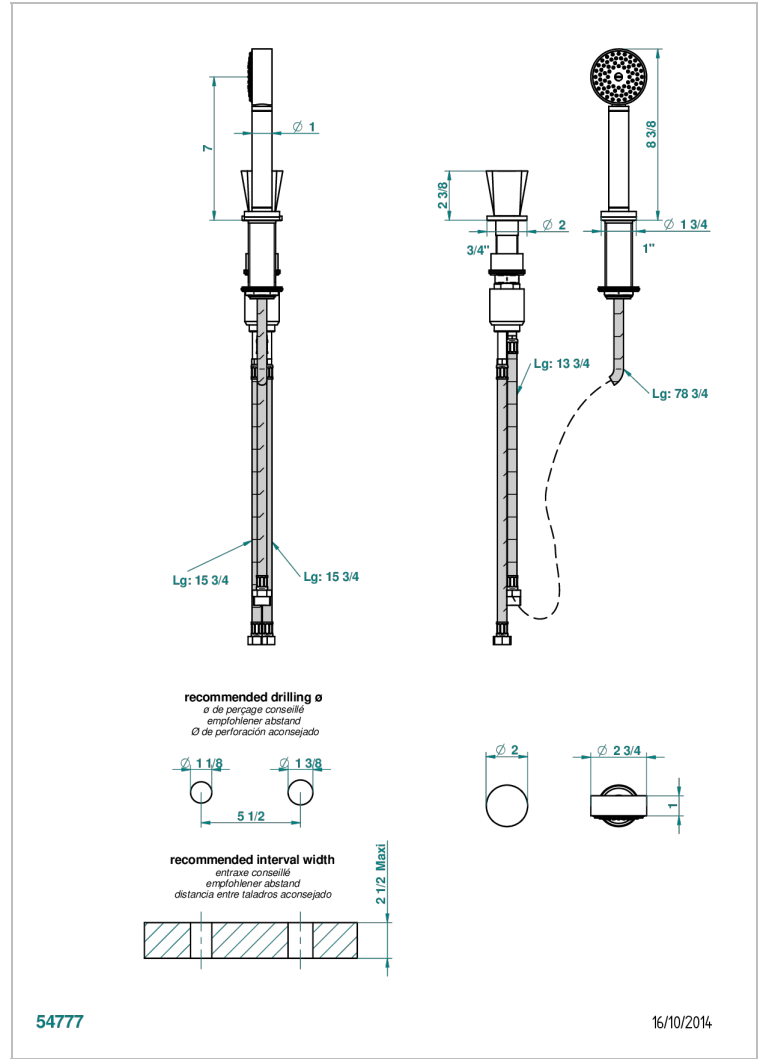

METAMORPHOSE

G6A-6532/60A

Deck mounted mixer with handshower, progressive cartridge

THG[®]
PARIS

CHARACTERISTIC

- Métamorphose
- Deck mounted mixer with handshower, progressive cartridge

TECHNICAL SPECS

- Recommandé : 3 bars (max. 5 bars) - Advised : 43,5 psi (max. 72 psi)
- 9,5 l/min à 3 bars (2.5 gpm at 43.5 psi)

AVAILABLE FINITIONS

Black nickel - D24
 Blush PVD - H62
 Brass color PVD - H49
 Brown bronze color PVD - F33
 Chrome polished - A02
 Chrome polished / gold polished - G02

Copper antique matt, coated - H07
 Gold color PVD - H52
 Gold mat - F07
 Gold polished - F01
 Gold satiny - F03
 Graphite PVD - H64