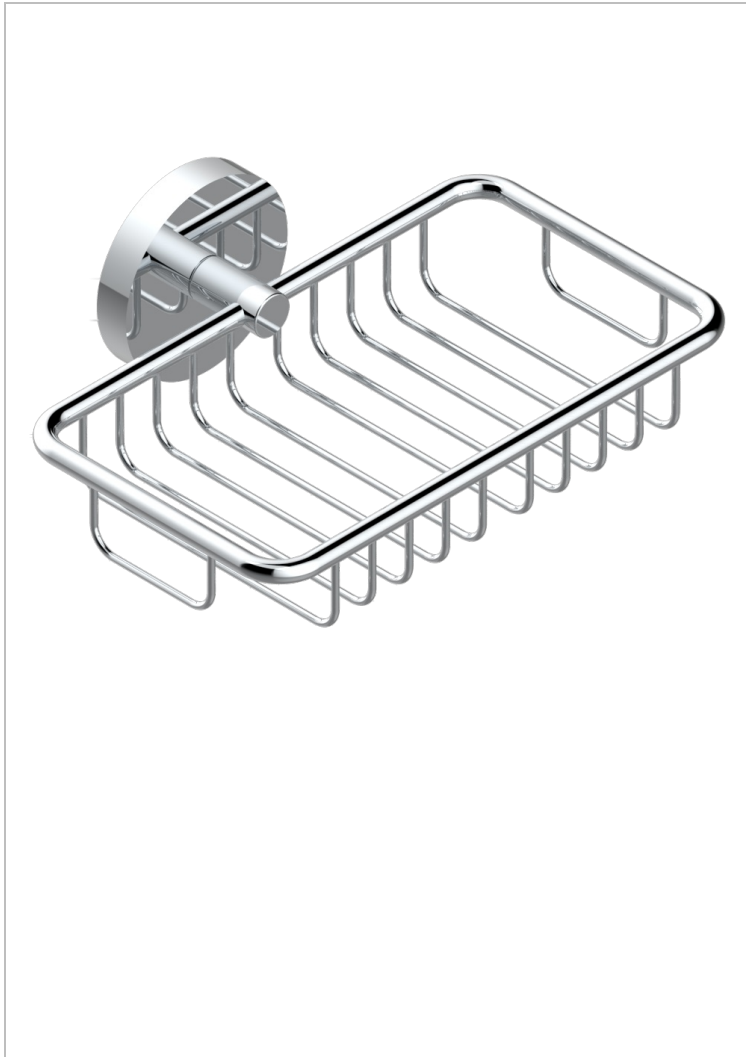

METAMORPHOSE

G6A-620

Soap basket, wall mounted 6"1/4 x 3"5/8

CHARACTERISTIC

- Métamorphose
- Soap basket, wall mounted 6"1/4 x 3"5/8

AVAILABLE FINITIONS

Black nickel - D24
Blush PVD - H62
Brass color PVD - H49
Brown bronze color PVD - F33
Chrome polished - A02
Chrome polished / gold polished - G02

Copper antique matt, coated - H07
Gold color PVD - H52
Gold mat - F07
Gold polished - F01
Gold satiney - F03
Graphite PVD - H64

Light coated bronze - D01
Matt Umber PVD - H67
Matt blush PVD - H60
Matt brass color PVD - H50
Matt brown bronze color PVD - F34
Matt chrome (American satin) - C02

Matt gold color PVD - H53
Matt graphite PVD - H65
Matt nickel (American satin) - C01
Matt nickel color PVD - H56
Nickel antique / Sovereign - H28
Nickel color PVD - H55

Nickel polished - B01
Rose Gold - F27
Satin chrome - C03
Silver polished, antique - H03
Silver rhodium - F18
Soft gold - F30