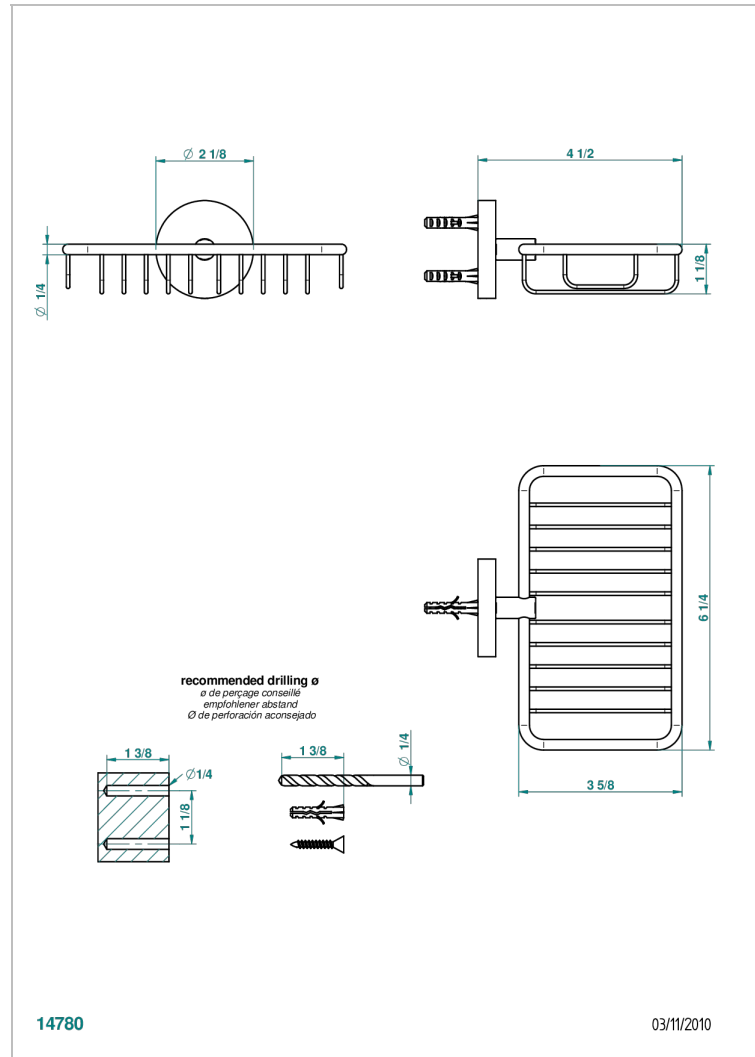

METAMORPHOSE

G6A-620

Soap basket, wall mounted 6"1/4 x 3"5/8

CHARACTERISTIC

- Métamorphose
- Soap basket, wall mounted 6"1/4 x 3"5/8

AVAILABLE FINITIONS

Black nickel - D24
Blush PVD - H62
Brass color PVD - H49
Brown bronze color PVD - F33
Chrome polished - A02
Chrome polished / gold polished - G02