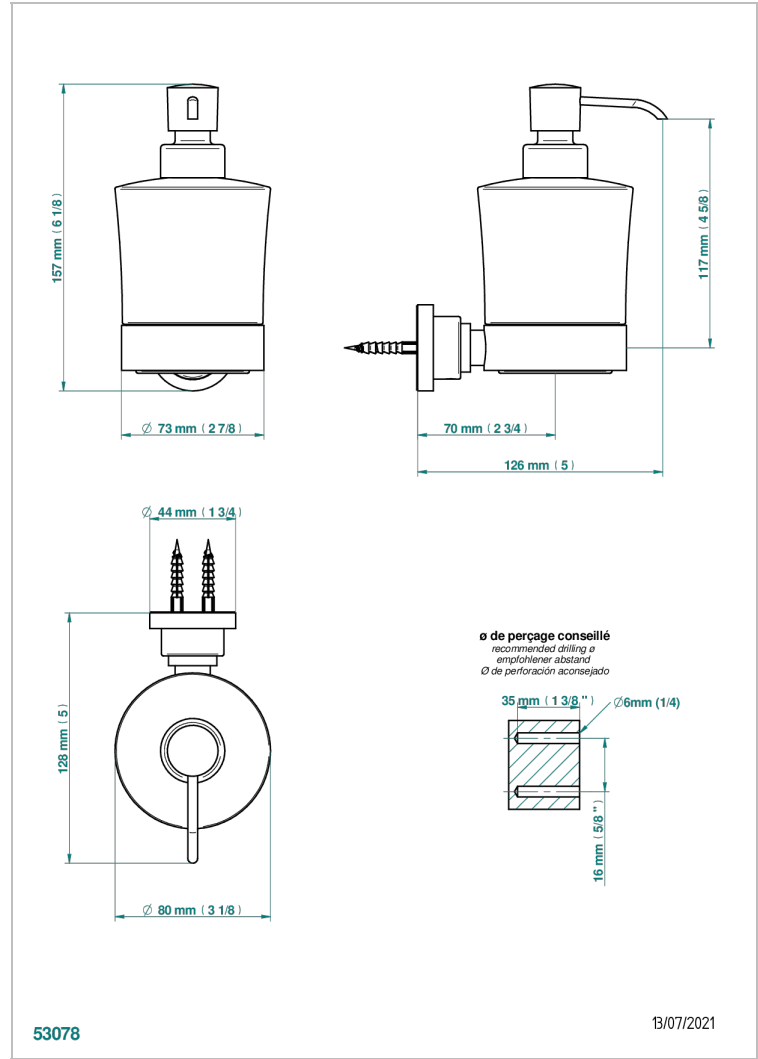

METAMORPHOSE

G6A-613

Liquid soap dispenser

THG[®]
PARIS

CHARACTERISTIC

- Métamorphose
- Liquid soap dispenser

AVAILABLE FINITIONS

Black nickel - D24
Blush PVD - H62
Brass color PVD - H49
Brown bronze color PVD - F33
Chrome polished - A02
Chrome polished / gold polished - G02