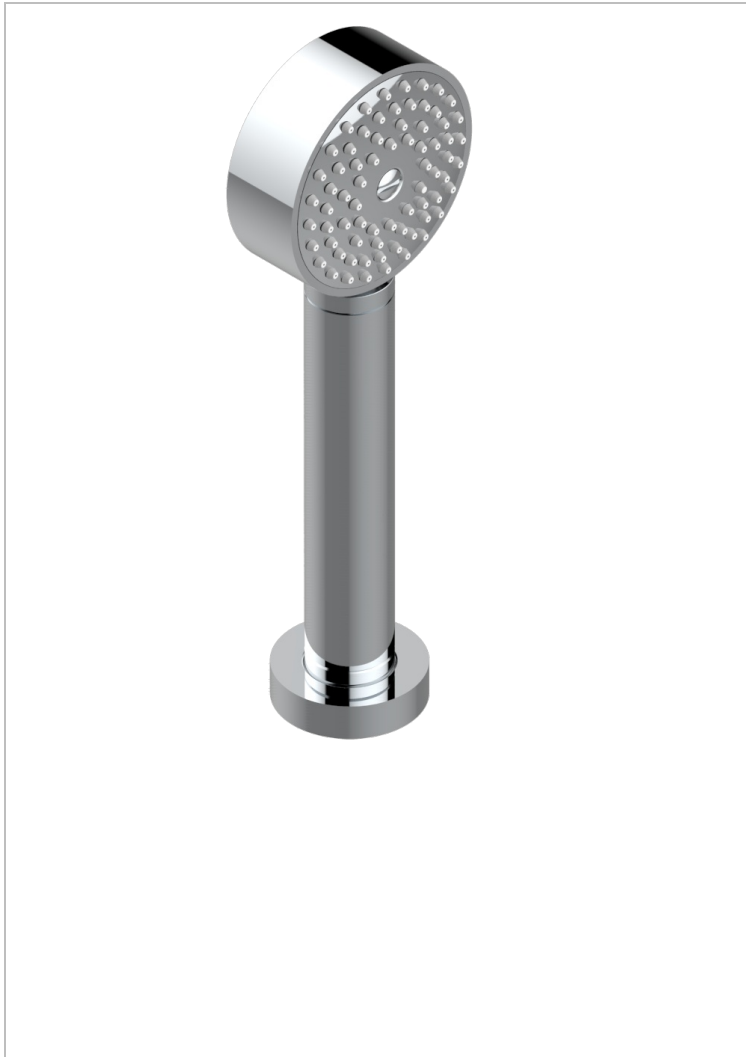

METAMORPHOSE

G6A-60A

Deck mounted hand shower, with hose

CHARACTERISTIC

- Métamorphose
- Deck mounted hand shower, with hose

TECHNICAL SPECS

- Recommandé : 3 bars (max. 5 bars) - Advised : 43,5 psi (max. 72 psi)
- 9,5 l/min à 3 bars (2.5 gpm at 43.5 psi)

AVAILABLE FINITIONS

Black nickel - D24
Blush PVD - H62
Brass color PVD - H49
Brown bronze color PVD - F33
Chrome polished - A02
Chrome polished / gold polished - G02

Copper antique matt, coated - H07
Gold color PVD - H52
Gold mat - F07
Gold polished - F01
Gold satiney - F03
Graphite PVD - H64

Light coated bronze - D01
Matt Umber PVD - H67
Matt blush PVD - H60
Matt brass color PVD - H50
Matt brown bronze color PVD - F34
Matt chrome (American satin) - C02

Matt gold color PVD - H53
Matt graphite PVD - H65
Matt nickel (American satin) - C01
Matt nickel color PVD - H56
Nickel antique / Sovereign - H28
Nickel color PVD - H55

Nickel polished - B01
Rose Gold - F27
Satin chrome - C03
Silver polished, antique - H03
Silver rhodium - F18
Soft gold - F30