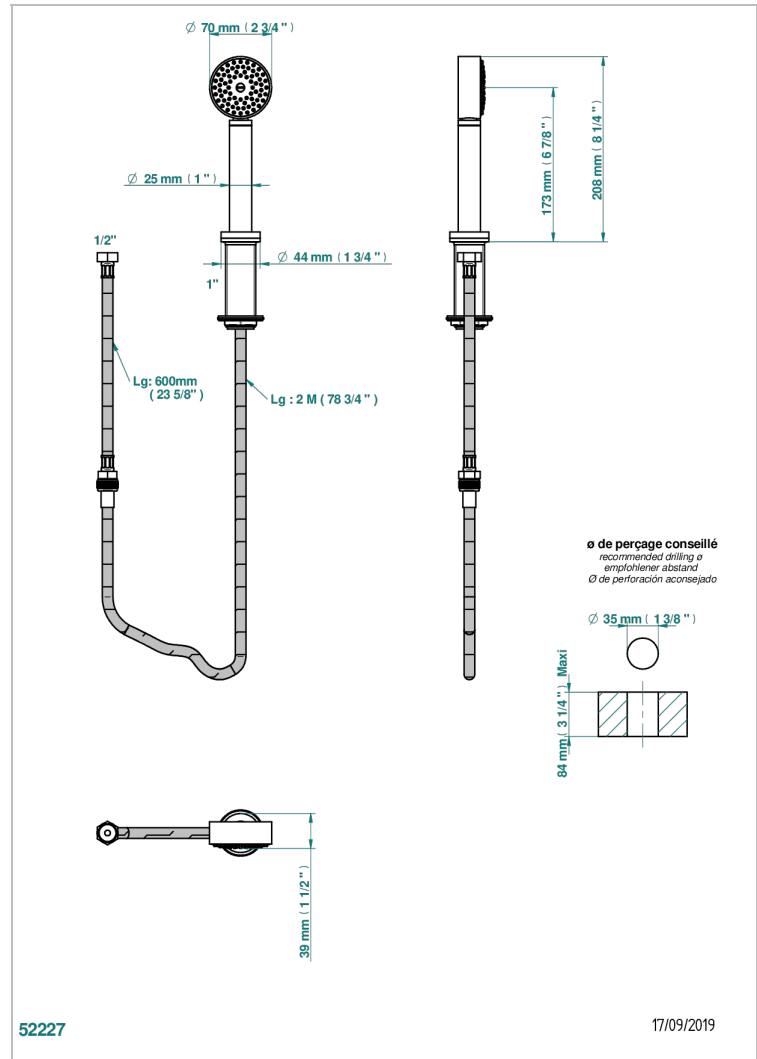

METAMORPHOSE

G6A-60A

Deck mounted hand shower, with hose

CHARACTERISTIC

- Métamorphose
- Deck mounted hand shower, with hose

TECHNICAL SPECS

- Recommandé : 3 bars (max. 5 bars) - Advised : 43,5 psi (max. 72 psi)
- 9,5 l/min à 3 bars (2.5 gpm at 43.5 psi)

AVAILABLE FINITIONS

Black nickel - D24
Blush PVD - H62
Brass color PVD - H49
Brown bronze color PVD - F33
Chrome polished - A02
Chrome polished / gold polished - G02

Copper antique matt, coated - H07
Gold color PVD - H52
Gold mat - F07
Gold polished - F01
Gold satiney - F03
Graphite PVD - H64