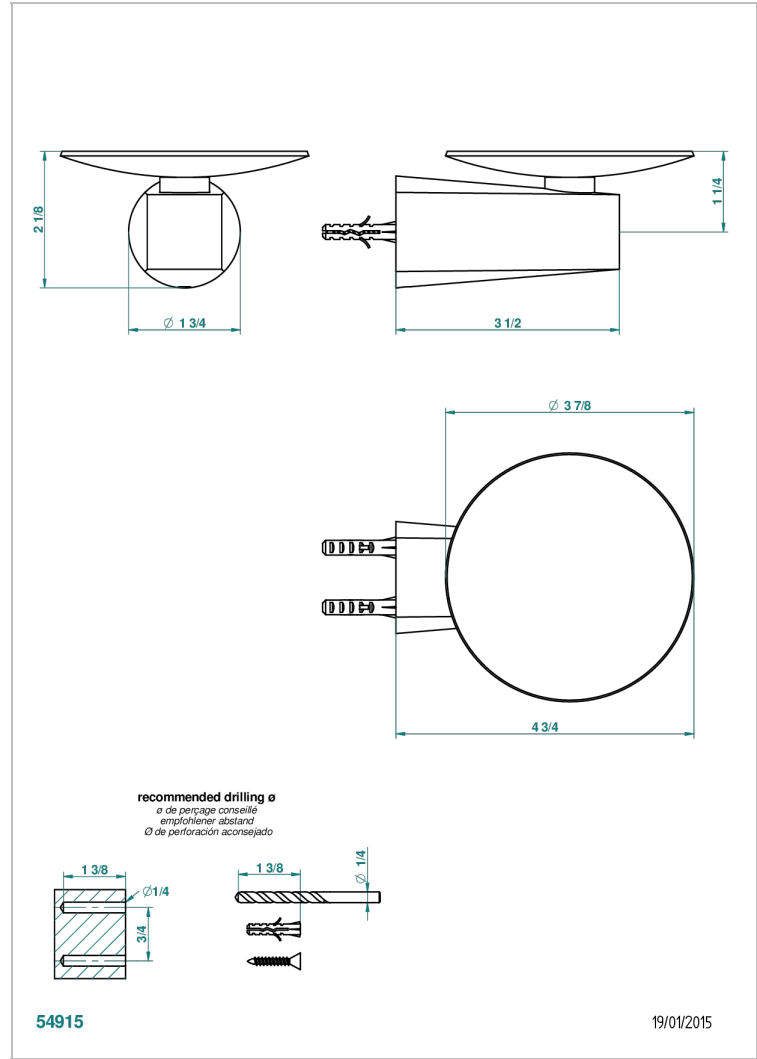

# METAMORPHOSE

G6A-546

Soap dish, wall mounted, 4" diameter

## CHARACTERISTIC

- Métamorphose
- Soap dish, wall mounted, 4" diameter