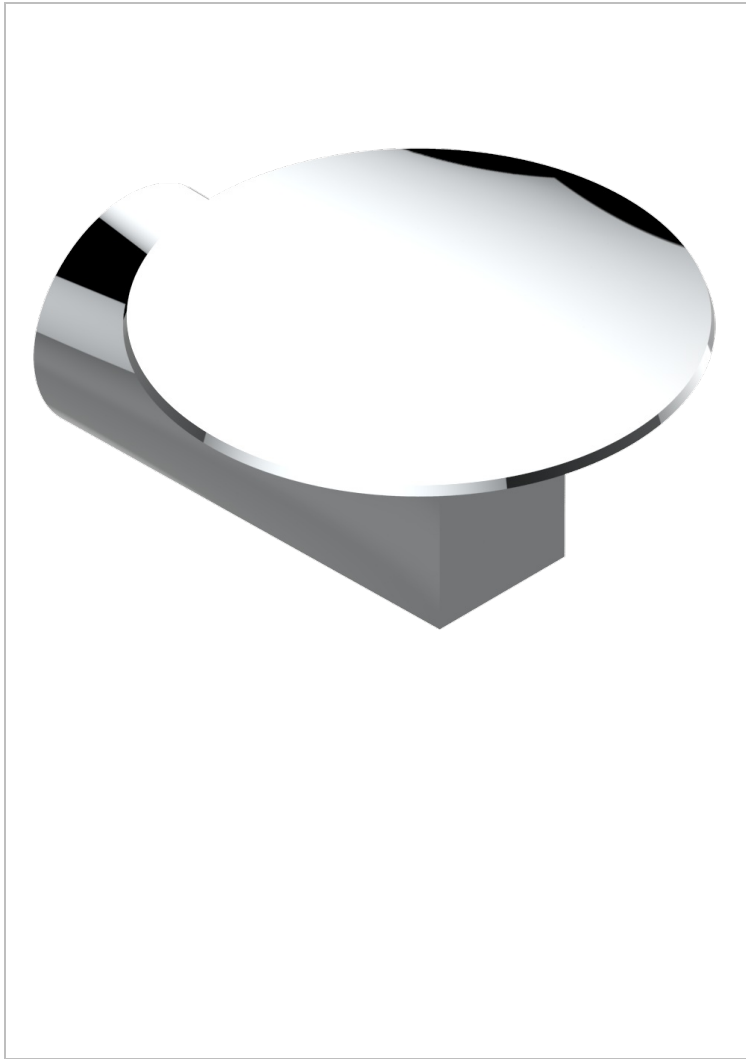

# METAMORPHOSE

G6A-546

Soap dish, wall mounted, 4" diameter

## CHARACTERISTIC

- Métamorphose
- Soap dish, wall mounted, 4" diameter

## AVAILABLE FINITIONS

Black nickel - D24  
 Blush PVD - H62  
 Brass color PVD - H49  
 Brown bronze color PVD - F33  
 Chrome polished - A02  
 Chrome polished / gold polished - G02

Copper antique matt, coated - H07  
 Gold color PVD - H52  
 Gold mat - F07  
 Gold polished - F01  
 Gold satiny - F03  
 Graphite PVD - H64

Light coated bronze - D01  
 Matt Umber PVD - H67  
 Matt blush PVD - H60  
 Matt brass color PVD - H50  
 Matt brown bronze color PVD - F34  
 Matt chrome (American satin) - C02

Matt gold color PVD - H53  
 Matt graphite PVD - H65  
 Matt nickel (American satin) - C01  
 Matt nickel color PVD - H56  
 Nickel antique / Sovereign - H28  
 Nickel color PVD - H55