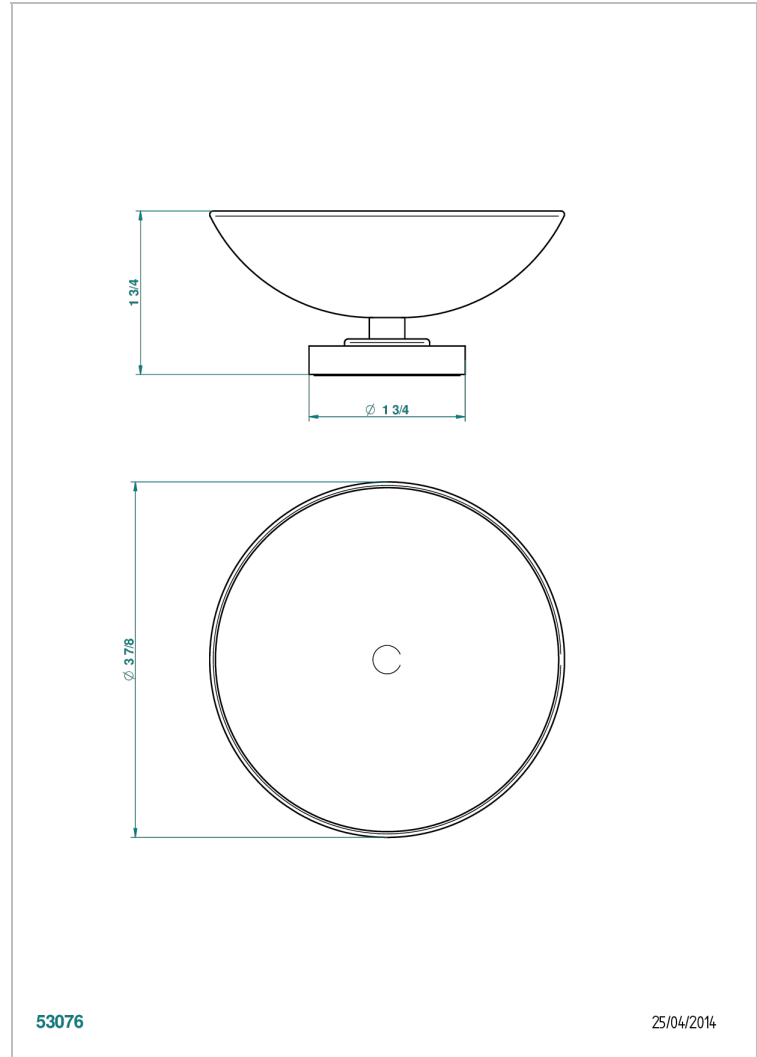

METAMORPHOSE

G6A-544

Soap dish, freestanding , 4" diameter

THG[®]
PARIS

CHARACTERISTIC

- Métamorphose
- Soap dish, freestanding , 4" diameter

AVAILABLE FINITIONS

Black nickel - D24
Blush PVD - H62
Brass color PVD - H49
Brown bronze color PVD - F33
Chrome polished - A02
Chrome polished / gold polished - G02