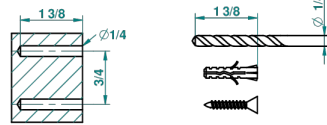

54898

18/11/2014

CHARACTERISTIC

- Métamorphose
- Reserve toilet paper holder

AVAILABLE FINITIONS

Black nickel - D24
Blush PVD - H62
Brass color PVD - H49
Brown bronze color PVD - F33
Chrome polished - A02
Chrome polished / gold polished - G02

Copper antique matt, coated - H07
Gold color PVD - H52
Gold mat - F07
Gold polished - F01
Gold satiney - F03
Graphite PVD - H64

Light coated bronze - D01
Matt Umber PVD - H67
Matt blush PVD - H60
Matt brass color PVD - H50
Matt brown bronze color PVD - F34
Matt chrome (American satin) - C02

Matt gold color PVD - H53
Matt graphite PVD - H65
Matt nickel (American satin) - C01
Matt nickel color PVD - H56
Nickel antique / Sovereign - H28
Nickel color PVD - H55

Nickel polished - B01
Rose Gold - F27
Satin chrome - C03
Silver polished, antique - H03
Silver rhodium - F18
Soft gold - F30