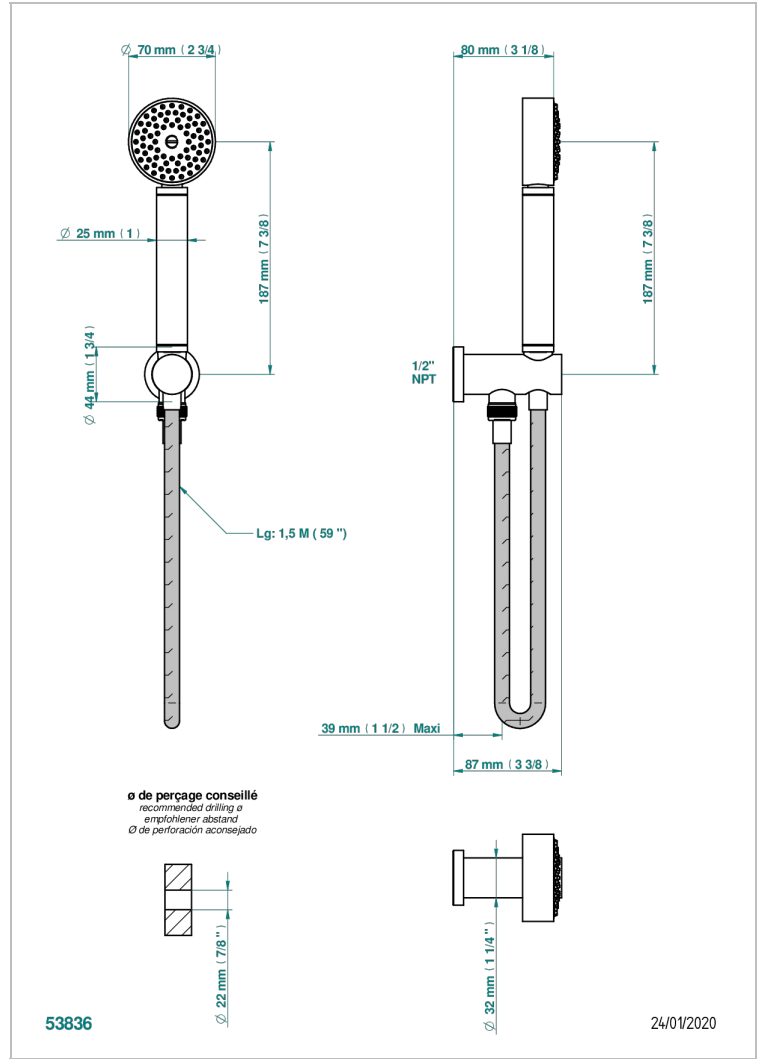

# METAMORPHOSE

G6A-54/US

Wall mounted handshower with integrated fixed hook

THG  
PARIS

## CHARACTERISTIC

- Métamorphose
- Wall mounted handshower with integrated fixed hook