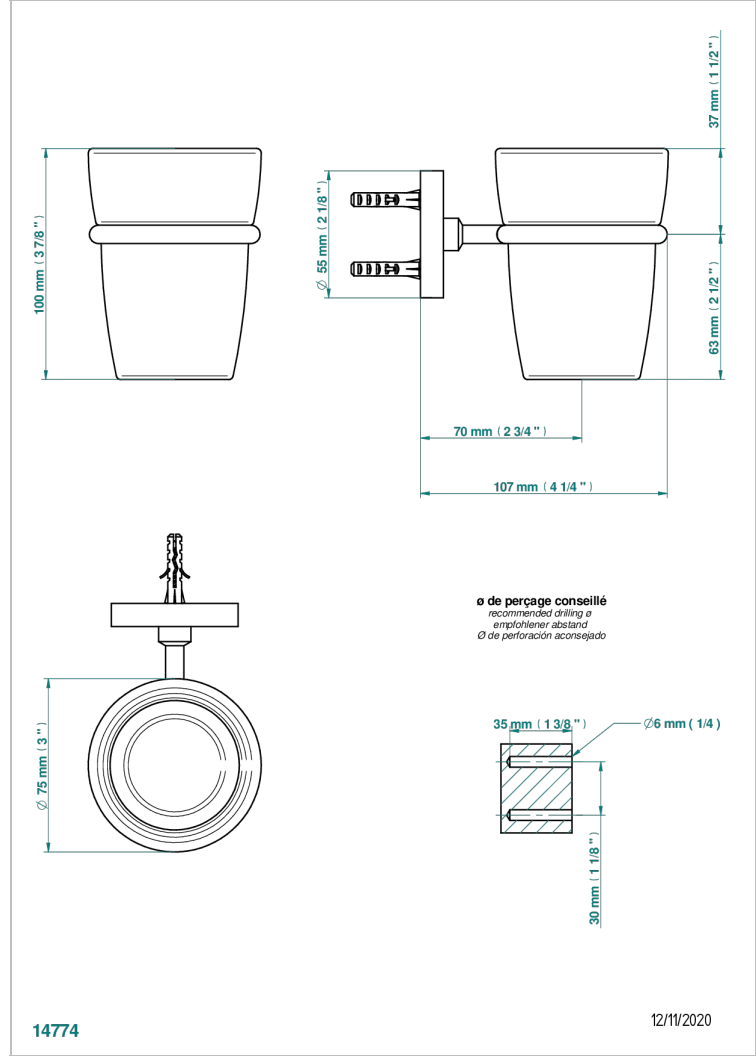

# METAMORPHOSE

G6A-536

Tumbler holder, wall mounted

THG<sup>®</sup>  
PARIS

## CHARACTERISTIC

- Métamorphose
- Tumbler holder, wall mounted