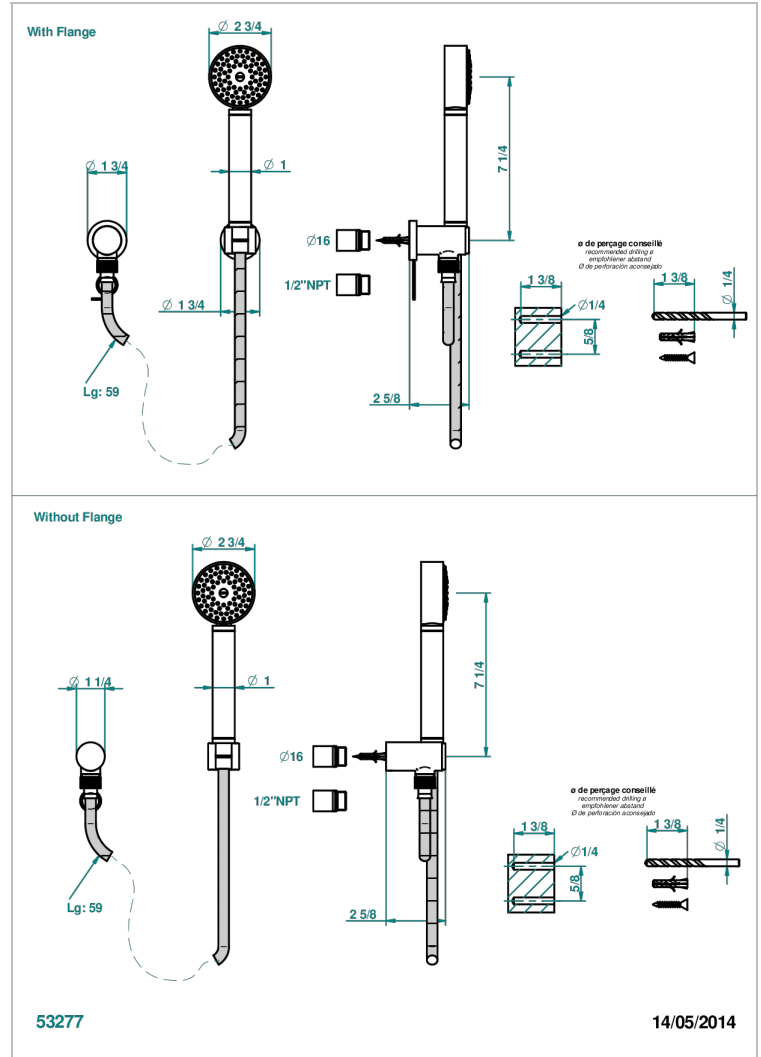

METAMORPHOSE

G6A-52/US

Wall mounted handshower with separate fixed hook

CHARACTERISTIC

- Métamorphose
- Wall mounted handshower with separate fixed hook

TECHNICAL SPECS

- Recommandé : 3 bars (max. 5 bars) - Advised : 43,5 psi (max. 72 psi)
- 9,5 l/min à 3 bars (2.5 gpm at 43.5 psi)

AVAILABLE FINITIONS

Black nickel - D24
Blush PVD - H62
Brass color PVD - H49
Brown bronze color PVD - F33
Chrome polished - A02
Chrome polished / gold polished - G02

Copper antique matt, coated - H07
Gold color PVD - H52
Gold mat - F07
Gold polished - F01
Gold satiney - F03
Graphite PVD - H64