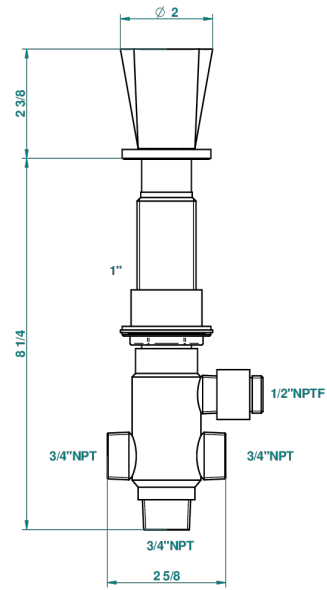

METAMORPHOSE

G6A-504VGUS

2-function deck diverter with trim

55000

12/11/2014

CHARACTERISTIC

- Métamorphose
- 2-function deck diverter with trim

AVAILABLE FINITIONS

Black nickel - D24
Blush PVD - H62
Brass color PVD - H49
Brown bronze color PVD - F33
Chrome polished - A02
Chrome polished / gold polished - G02

Copper antique matt, coated - H07
Gold color PVD - H52
Gold mat - F07
Gold polished - F01
Gold satiney - F03
Graphite PVD - H64

Light coated bronze - D01
Matt Umber PVD - H67
Matt blush PVD - H60
Matt brass color PVD - H50
Matt brown bronze color PVD - F34
Matt chrome (American satin) - C02

Matt gold color PVD - H53
Matt graphite PVD - H65
Matt nickel (American satin) - C01
Matt nickel color PVD - H56
Nickel antique / Sovereign - H28
Nickel color PVD - H55

Nickel polished - B01
Rose Gold - F27
Satin chrome - C03
Silver polished, antique - H03
Silver rhodium - F18
Soft gold - F30