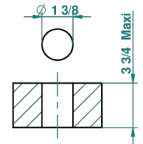

METAMORPHOSE

G6A-504VGUS

2-function deck diverter with trim

55000

12/11/2014

CHARACTERISTIC

- Métamorphose
- 2-function deck diverter with trim

AVAILABLE FINITIONS

Black nickel - D24
Blush PVD - H62
Brass color PVD - H49
Brown bronze color PVD - F33
Chrome polished - A02
Chrome polished / gold polished - G02

Copper antique matt, coated - H07
Gold color PVD - H52
Gold mat - F07
Gold polished - F01
Gold satiney - F03
Graphite PVD - H64

Light coated bronze - D01
Matt Umber PVD - H67
Matt blush PVD - H60
Matt brass color PVD - H50
Matt brown bronze color PVD - F34
Matt chrome (American satin) - C02

Matt gold color PVD - H53
Matt graphite PVD - H65
Matt nickel (American satin) - C01
Matt nickel color PVD - H56
Nickel antique / Sovereign - H28
Nickel color PVD - H55

Nickel polished - B01
Rose Gold - F27
Satin chrome - C03
Silver polished, antique - H03
Silver rhodium - F18
Soft gold - F30