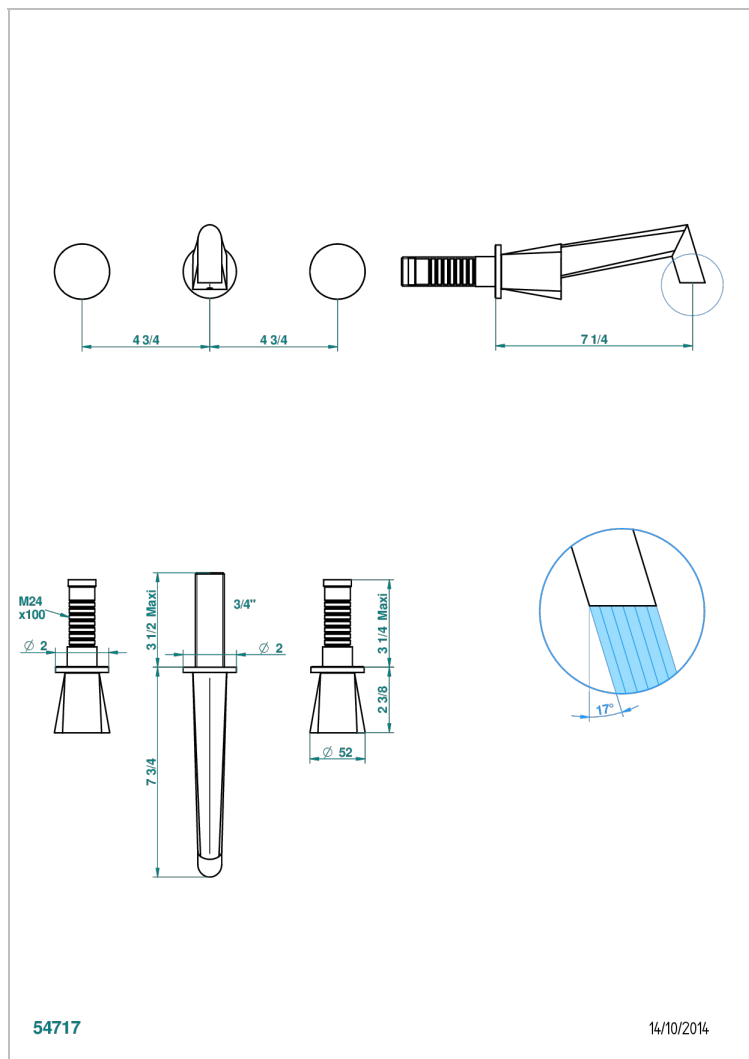

METAMORPHOSE

G6A-40GBUS

Trim for wall mounted 3-hole lavatory set only

CHARACTERISTIC

- Métamorphose
- Trim for wall mounted 3-hole lavatory set only

TECHNICAL SPECS

- Recommandé : 3 bars (max. 5 bars) - Advised : 43,5 psi (max. 72 psi)
- 5,7 l/min à 3 bars (1.5 gpm at 43.5 psi)
- 1.2 gpm on demand in accordance with California's rules

RELATED SKU'S

- Ref. G00-40AM/US Rough parts for wall set (one counter clockwise and one clockwise cartridges)

AVAILABLE FINITIONS

Black nickel - D24
Blush PVD - H62
Brass color PVD - H49
Brown bronze color PVD - F33
Chrome polished - A02
Chrome polished / gold polished - G02