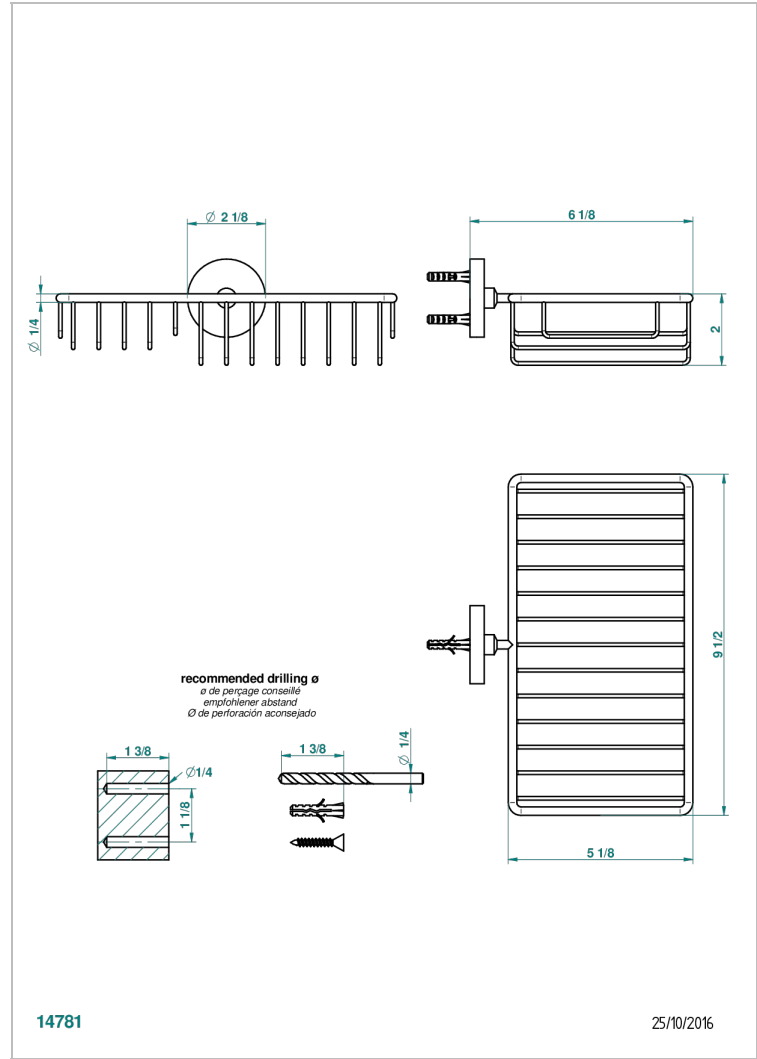

METAMORPHOSE

G6A-2620

Soap and sponge holder, wall mounted

THG[®]
PARIS

14781

25/10/2016

CHARACTERISTIC

- Métamorphose
- Soap and sponge holder, wall mounted