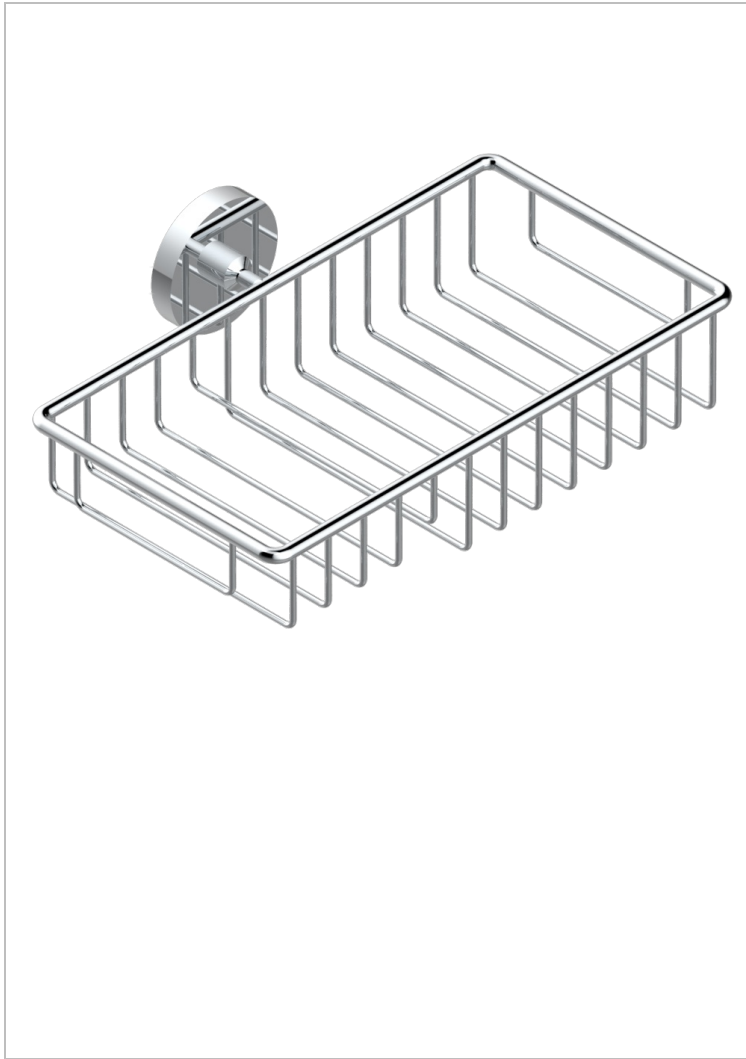

METAMORPHOSE

G6A-2620

Soap and sponge holder, wall mounted

THG[®]
PARIS

14781

25/10/2016

CHARACTERISTIC

- Métamorphose
- Soap and sponge holder, wall mounted

AVAILABLE FINITIONS

Black nickel - D24
Blush PVD - H62
Brass color PVD - H49
Brown bronze color PVD - F33
Chrome polished - A02
Chrome polished / gold polished - G02

Copper antique matt, coated - H07
Gold color PVD - H52
Gold mat - F07
Gold polished - F01
Gold satiney - F03
Graphite PVD - H64