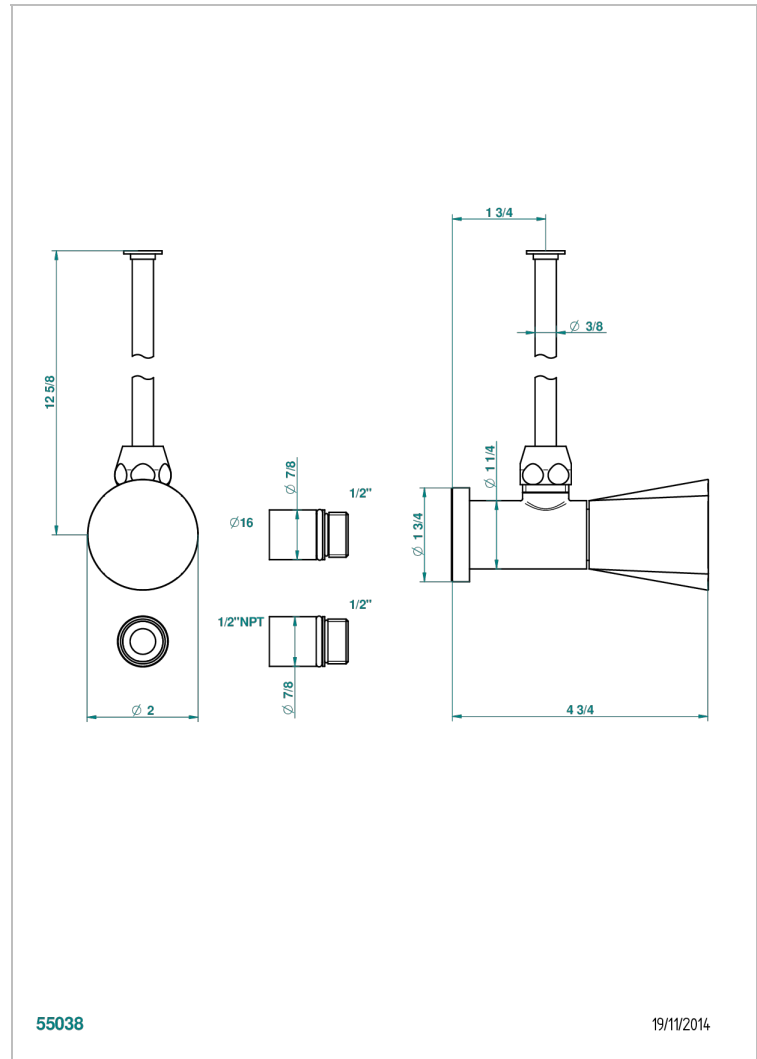

METAMORPHOSE

G6A-181/SWC

Angle supply valve with 3/8" adaptor set for toilet

THG[®]
PARIS

CHARACTERISTIC

- Métamorphose
- Angle supply valve with 3/8" adaptor set for toilet

AVAILABLE FINITIONS

Black nickel - D24