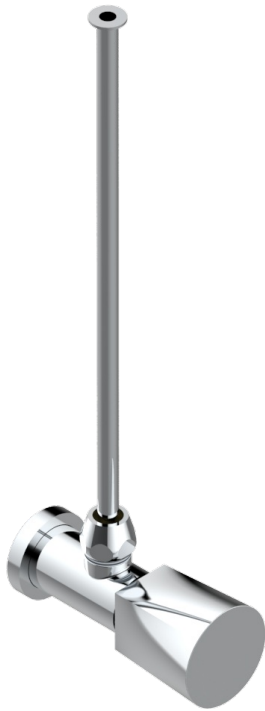

METAMORPHOSE

G6A-181/SWC

Angle supply valve with 3/8" adaptor set for toilet

THG[®]
PARIS

CHARACTERISTIC

- Métamorphose
- Angle supply valve with 3/8" adaptor set for toilet

AVAILABLE FINITIONS

Black nickel - D24

Blush PVD - H62

Brass color PVD - H49

Brown bronze color PVD - F33

Chrome polished - A02

Chrome polished / gold polished - G02

Copper antique matt, coated - H07

Gold color PVD - H52

Gold mat - F07

Gold polished - F01

Gold satiney - F03

Graphite PVD - H64

Light coated bronze - D01

Matt Umber PVD - H67

Matt blush PVD - H60

Matt brass color PVD - H50

Matt brown bronze color PVD - F34

Matt chrome (American satin) - C02

Matt gold color PVD - H53

Matt graphite PVD - H65

Matt nickel (American satin) - C01

Matt nickel color PVD - H56

Nickel antique / Sovereign - H28

Nickel color PVD - H55

Nickel polished - B01