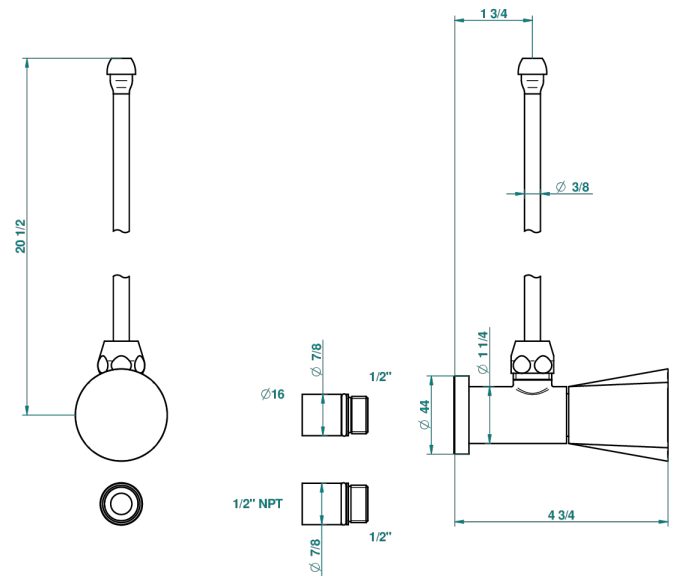

METAMORPHOSE

G6A-181/SLA

Angle supply valve with 3/8" adaptor set

55018

17/11/2014

CHARACTERISTIC

- Métamorphose
- Angle supply valve with 3/8" adaptor set

AVAILABLE FINITIONS