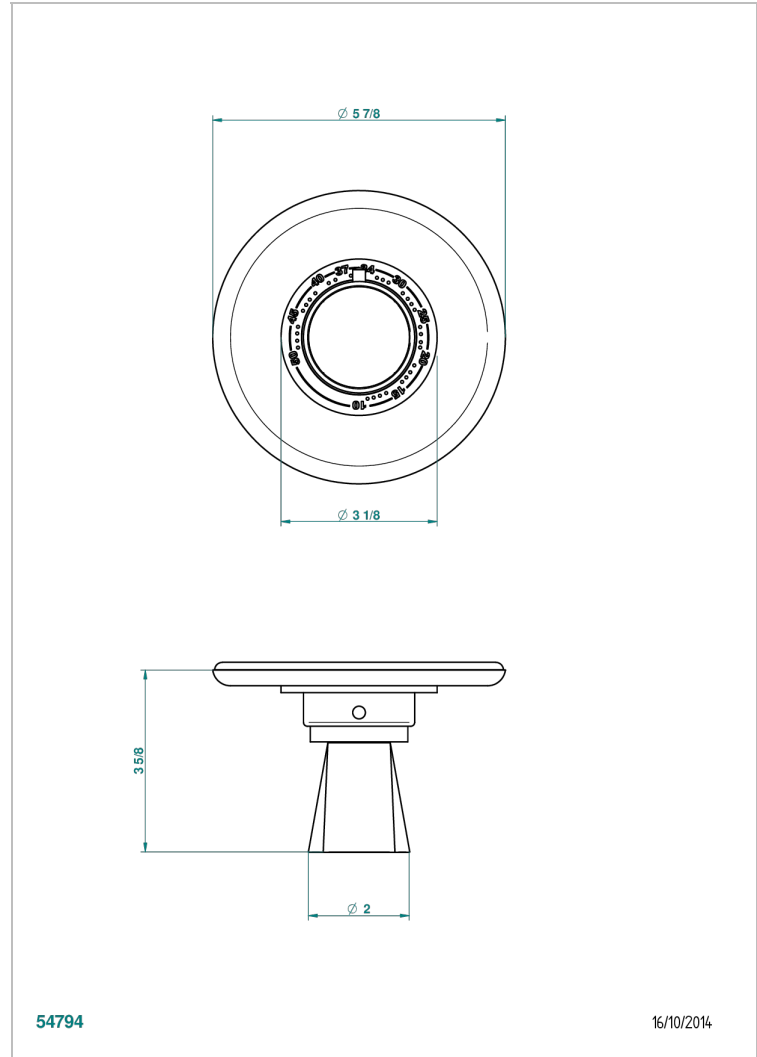

METAMORPHOSE

G6A-15EN16EM

Trim plate and handle for eurotherm valve 8200/us & 8300/us

54794

16/10/2014

CHARACTERISTIC

- Métamorphose
- Trim plate and handle for eurotherm valve 8200/us & 8300/us

AVAILABLE FINITIONS