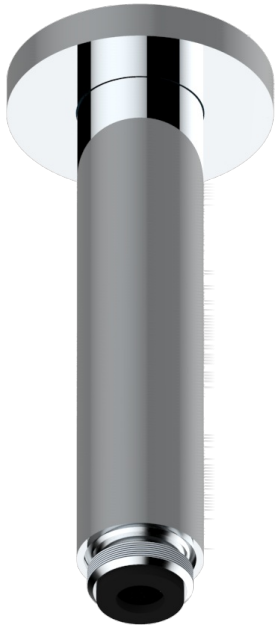

SPIRIT

G69-82V/US

Vertical shower arm ceiling mounted 1/2" connection

17725

21/09/2015

CHARACTERISTIC

- Spirit
- Vertical shower arm ceiling mounted 1/2" connection

AVAILABLE FINITIONS

Black nickel - D24
Blush PVD - H62
Brass color PVD - H49
Brown bronze color PVD - F33
Chrome polished - A02
Chrome polished / gold polished - G02

Copper antique matt, coated - H07
Gold color PVD - H52
Gold mat - F07
Gold polished - F01
Gold satiney - F03
Graphite PVD - H64

Light coated bronze - D01
Matt Umber PVD - H67
Matt blush PVD - H60
Matt brass color PVD - H50
Matt brown bronze color PVD - F34
Matt chrome (American satin) - C02

Matt gold color PVD - H53
Matt graphite PVD - H65
Matt nickel (American satin) - C01
Matt nickel color PVD - H56
Nickel antique / Sovereign - H28
Nickel color PVD - H55

Nickel polished - B01
Rose Gold - F27
Satin chrome - C03
Silver polished, antique - H03
Silver rhodium - F18
Soft gold - F30