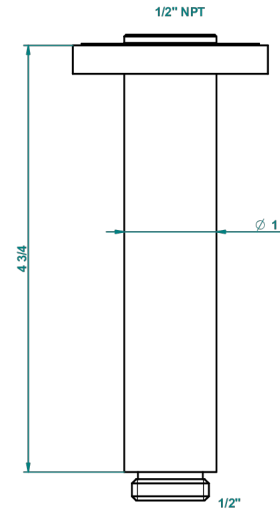

SPIRIT

G69-82V/US

Vertical shower arm ceiling mounted 1/2" connection

17725

21/09/2015

CHARACTERISTIC

- Spirit
- Vertical shower arm ceiling mounted 1/2" connection

AVAILABLE FINITIONS