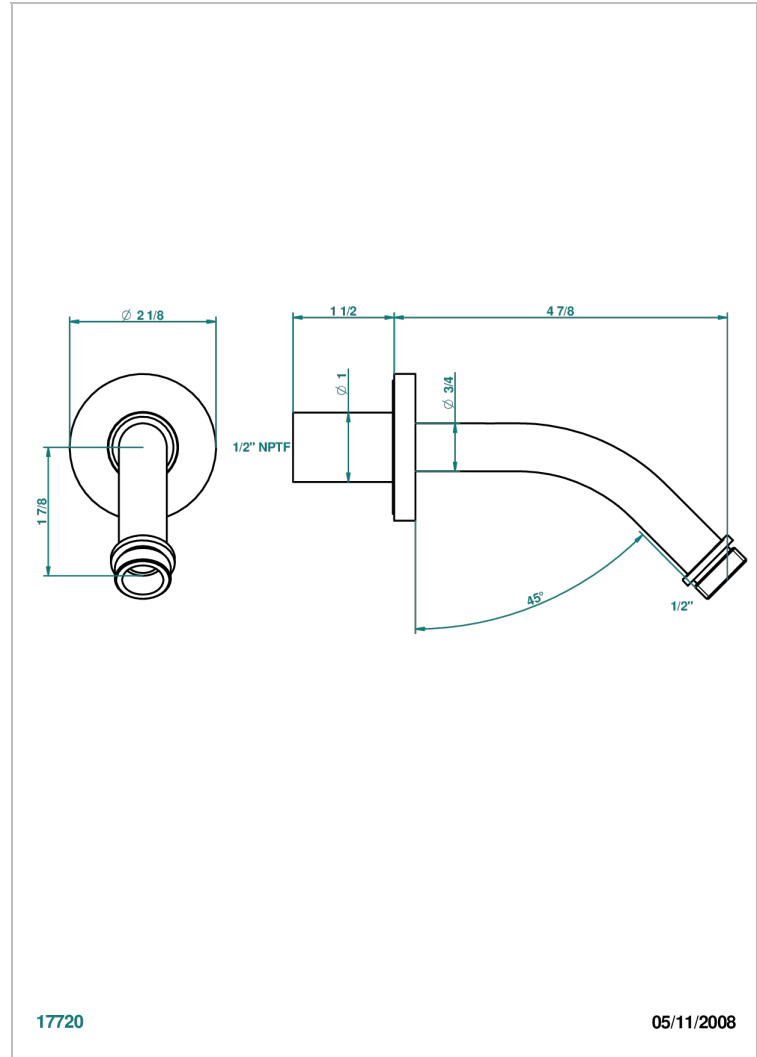

# SPIRIT

G69-82/US

Horizontal shower arm, 45°, lg: 4" 3/4

## CHARACTERISTIC

- Spirit
- Horizontal shower arm, 45°, lg: 4" 3/4