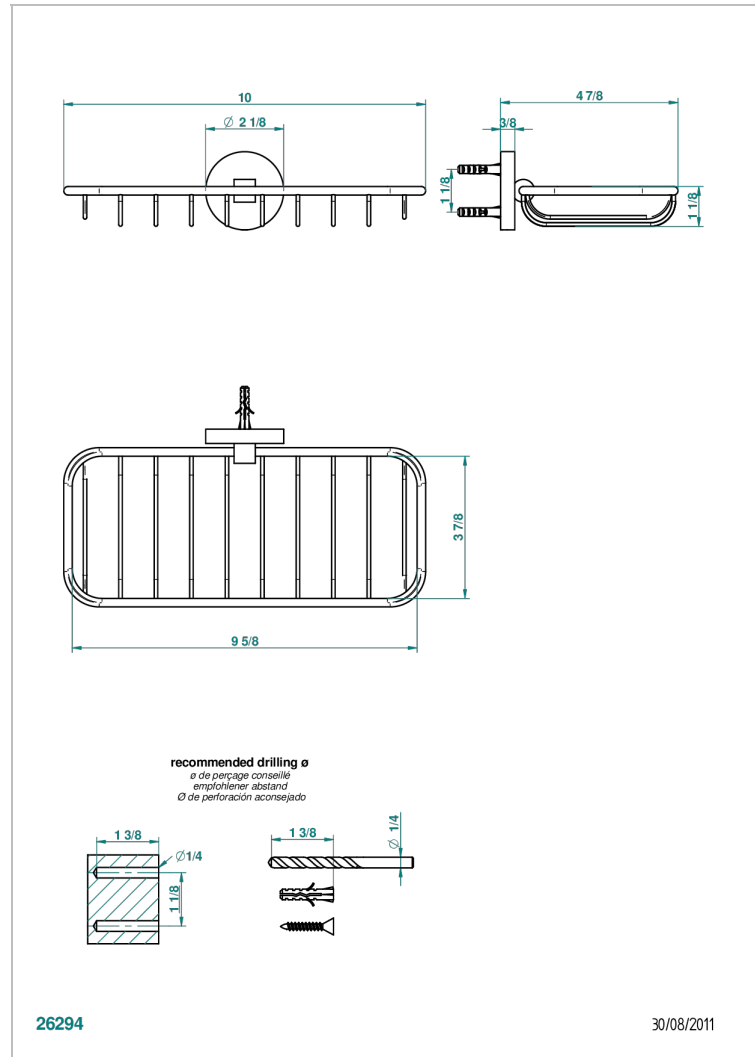

SPIRIT

G69-620A

Soap basket, wall mounted 10" x 4"3/8

THG[®]
PARIS

CHARACTERISTIC

- Spirit
- Soap basket, wall mounted 10" x 4"3/8

AVAILABLE FINITIONS

Black nickel - D24
Blush PVD - H62
Brass color PVD - H49
Brown bronze color PVD - F33
Chrome polished - A02
Chrome polished / gold polished - G02