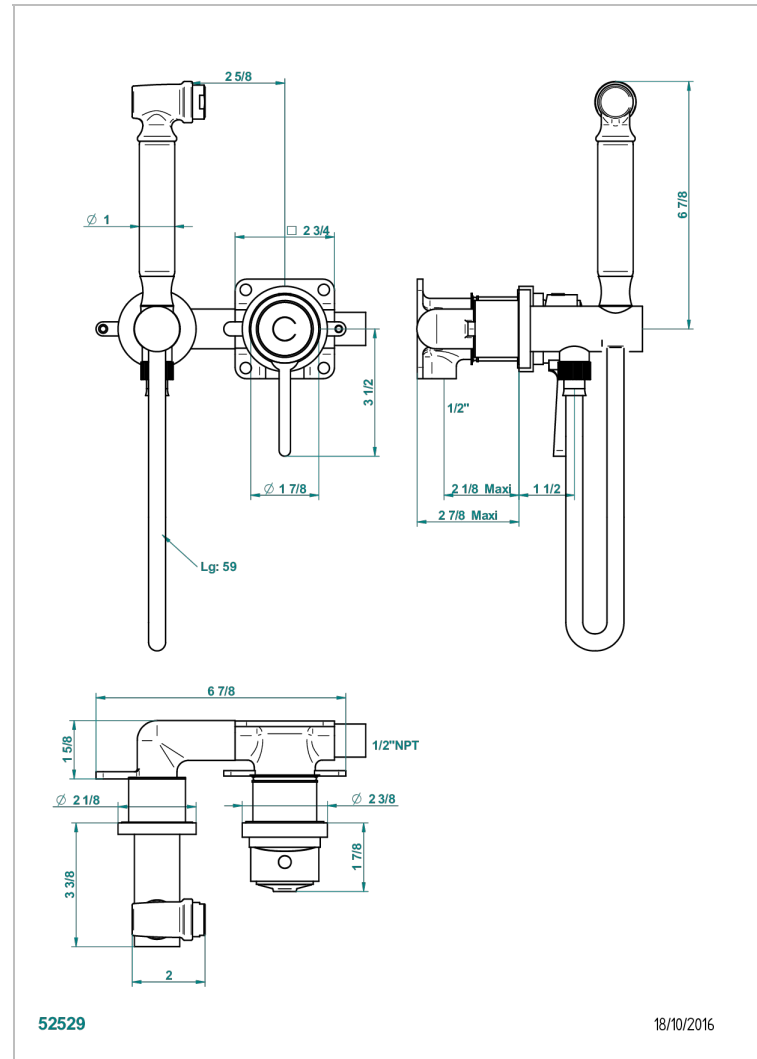

# SPIRIT

G69-5840/MUS

Handheld spray bidet with mixing valve, hose, elbow/hook

## CHARACTERISTIC

- Spirit
- Handheld spray bidet with mixing valve, hose, elbow/hook

## TECHNICAL SPECS

- Recommandé : 3 bars (max. 5 bars) - Advised : 43,5 psi (max. 72 psi)
- 9,5 l/min à 3 bars (2.5 gpm at 43.5 psi)