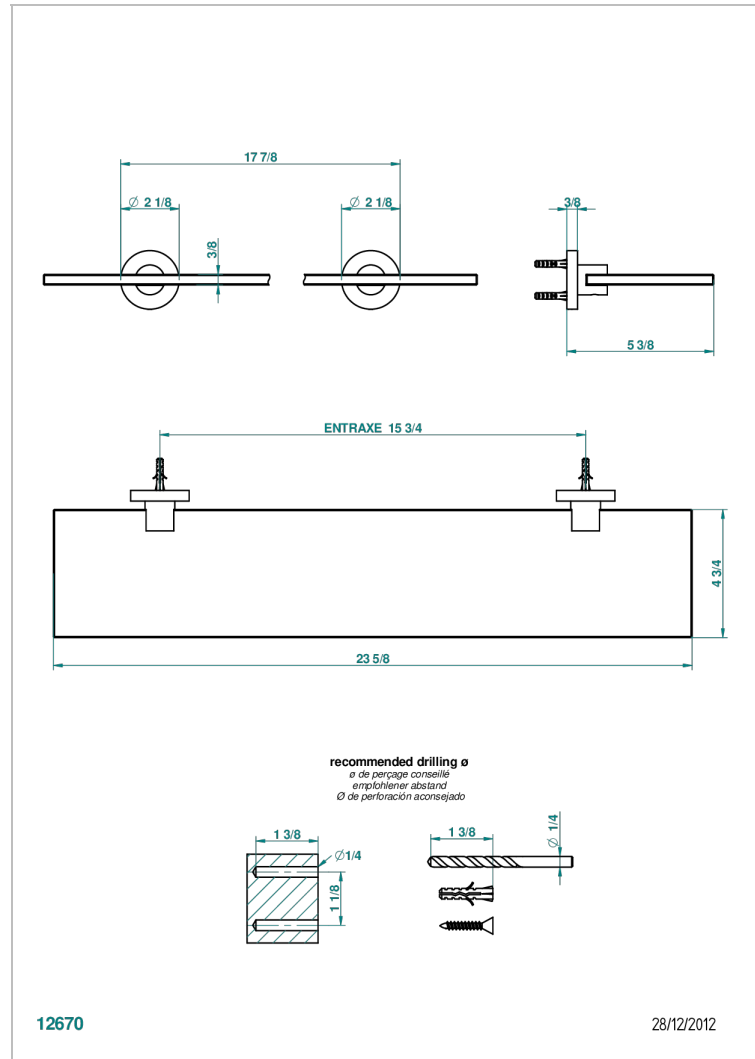

SPiRiT

G69-564

Glass shelf with brackets

12670

28/12/2012

CHARACTERISTIC

- Spirit
- Glass shelf with brackets

AVAILABLE FINITIONS