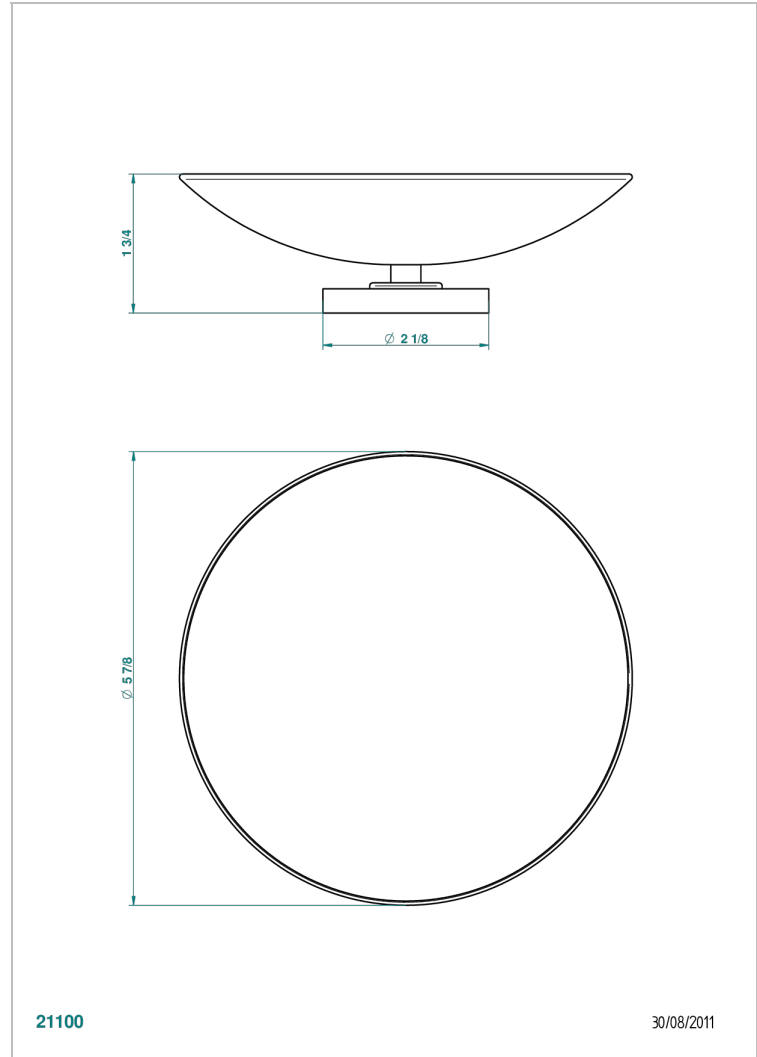

SPIRIT

G69-544GM

Soap dish, freestanding , 6" diameter

CHARACTERISTIC

- Spirit
- Soap dish, freestanding , 6" diameter

AVAILABLE FINITIONS

Black nickel - D24
Blush PVD - H62
Brass color PVD - H49
Brown bronze color PVD - F33
Chrome polished - A02
Chrome polished / gold polished - G02