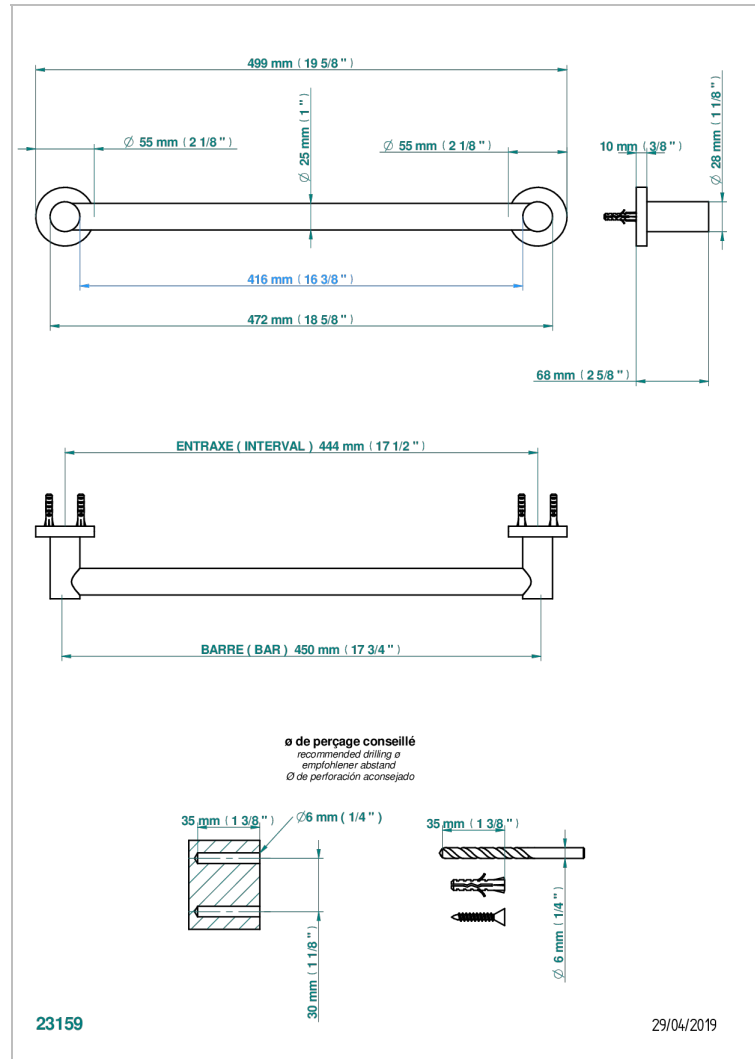

SPIRIT

G69-526/45

Towel bar, 18" long

CHARACTERISTIC

- Spirit
- Towel bar, 18" long

AVAILABLE FINITIONS

Black nickel - D24
Blush PVD - H62
Brass color PVD - H49
Brown bronze color PVD - F33
Chrome polished - A02
Chrome polished / gold polished - G02