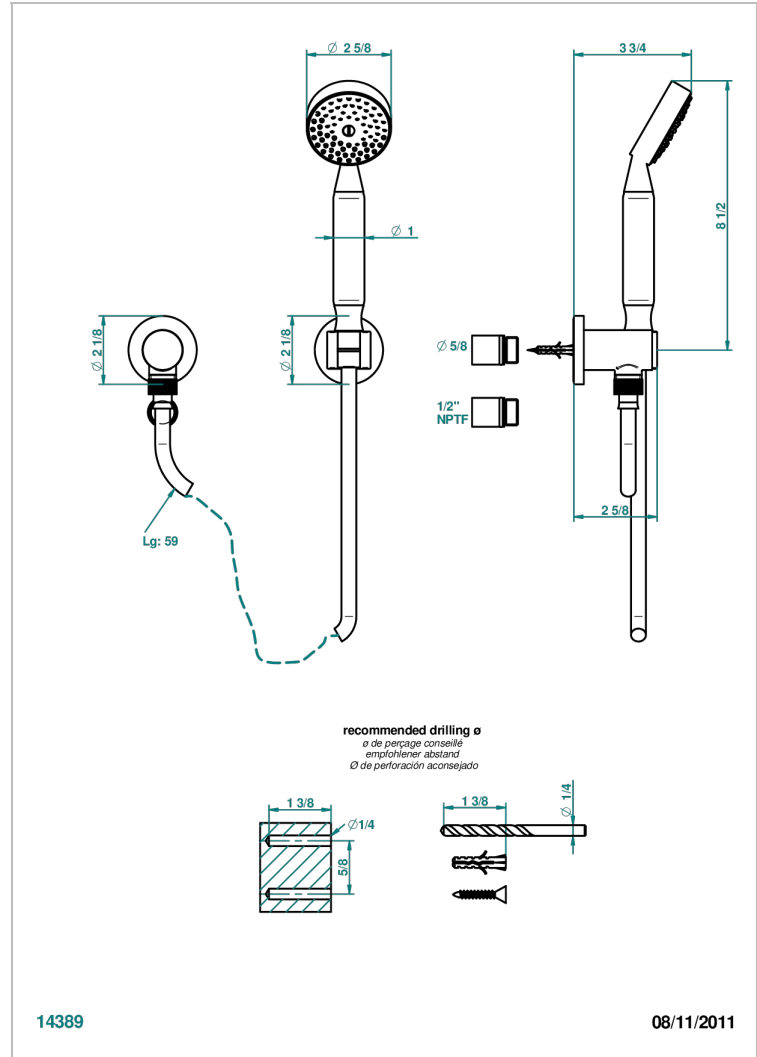

SPIRIT

G69-52/US

Wall mounted handshower with separate fixed hook

CHARACTERISTIC

- Spirit
- Wall mounted handshower with separate fixed hook

TECHNICAL SPECS

- Recommandé : 3 bars (max. 5 bars) - Advised : 43,5 psi (max. 72 psi)
- 9,5 l/min à 3 bars (2.5 gpm at 43.5 psi)

AVAILABLE FINITIONS

Black nickel - D24
Blush PVD - H62
Brass color PVD - H49
Brown bronze color PVD - F33
Chrome polished - A02
Chrome polished / gold polished - G02

Copper antique matt, coated - H07
Gold color PVD - H52
Gold mat - F07
Gold polished - F01
Gold satiney - F03
Graphite PVD - H64

Light coated bronze - D01
Matt Umber PVD - H67
Matt blush PVD - H60
Matt brass color PVD - H50
Matt brown bronze color PVD - F34
Matt chrome (American satin) - C02

Matt gold color PVD - H53
Matt graphite PVD - H65
Matt nickel (American satin) - C01
Matt nickel color PVD - H56
Nickel antique / Sovereign - H28
Nickel color PVD - H55

Nickel polished - B01
Rose Gold - F27
Satin chrome - C03
Silver polished, antique - H03
Silver rhodium - F18
Soft gold - F30