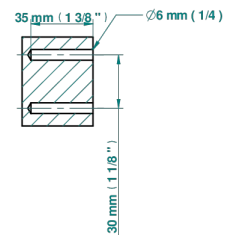

26186

16/11/2020

CHARACTERISTIC

- Spirit
- Towel ring

AVAILABLE FINITIONS

Black nickel - D24
Blush PVD - H62
Brass color PVD - H49
Brown bronze color PVD - F33
Chrome polished - A02
Chrome polished / gold polished - G02

Copper antique matt, coated - H07
Gold color PVD - H52
Gold mat - F07
Gold polished - F01
Gold satiney - F03
Graphite PVD - H64

Light coated bronze - D01
Matt Umber PVD - H67
Matt blush PVD - H60
Matt brass color PVD - H50
Matt brown bronze color PVD - F34
Matt chrome (American satin) - C02

Matt gold color PVD - H53
Matt graphite PVD - H65
Matt nickel (American satin) - C01
Matt nickel color PVD - H56
Nickel antique / Sovereign - H28
Nickel color PVD - H55

Nickel polished - B01
Rose Gold - F27
Satin chrome - C03
Silver polished, antique - H03
Silver rhodium - F18
Soft gold - F30