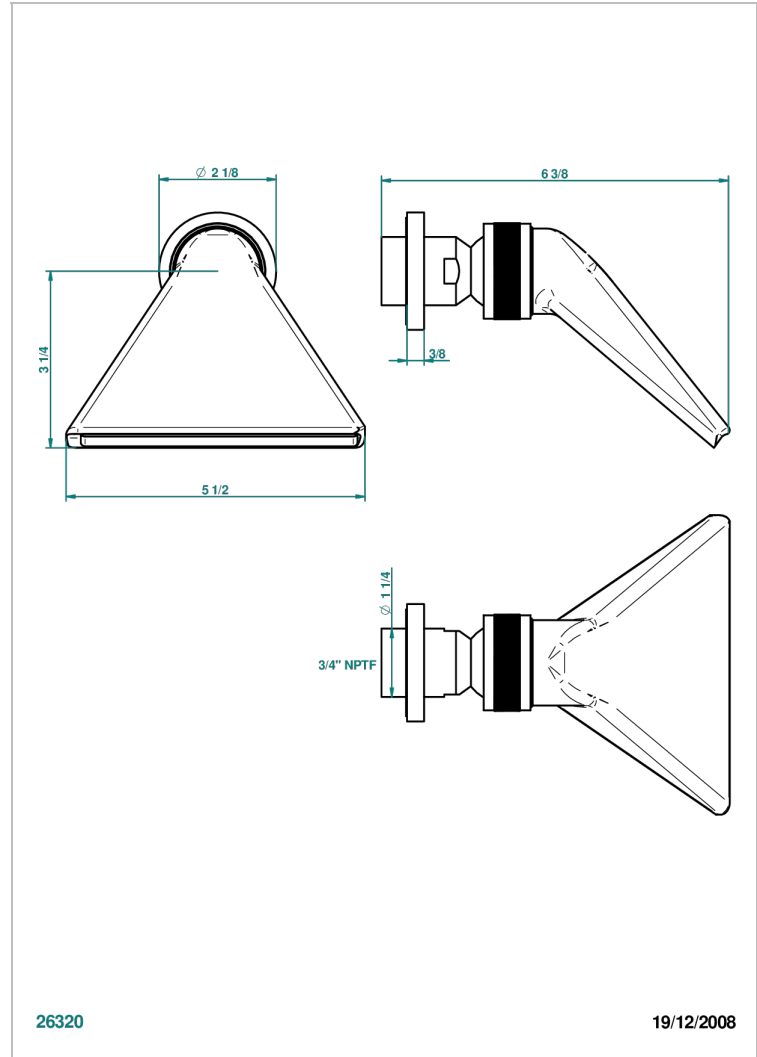

SPIRIT

G69-3640/US

Shower head, cast deluge with 3/4" connection

CHARACTERISTIC

- Spirit
- Shower head, cast deluge with 3/4" connection

AVAILABLE FINITIONS

- | | | | | |
|---------------------------------------|-----------------------------------|------------------------------------|------------------------------------|--------------------------------|
| Black nickel - D24 | Copper antique matt, coated - H07 | Light coated bronze - D01 | Matt gold color PVD - H53 | Nickel polished - B01 |
| Blush PVD - H62 | Gold color PVD - H52 | Matt Umber PVD - H67 | Matt graphite PVD - H65 | Rose Gold - F27 |
| Brass color PVD - H49 | Gold mat - F07 | Matt blush PVD - H60 | Matt nickel (American satin) - C01 | Satin chrome - C03 |
| Brown bronze color PVD - F33 | Gold polished - F01 | Matt brass color PVD - H50 | Matt nickel color PVD - H56 | Silver polished, antique - H03 |
| Chrome polished - A02 | Gold satiney - F03 | Matt brown bronze color PVD - F34 | Nickel antique / Sovereign - H28 | Silver rhodium - F18 |
| Chrome polished / gold polished - G02 | Graphite PVD - H64 | Matt chrome (American satin) - C02 | Nickel color PVD - H55 | Soft gold - F30 |