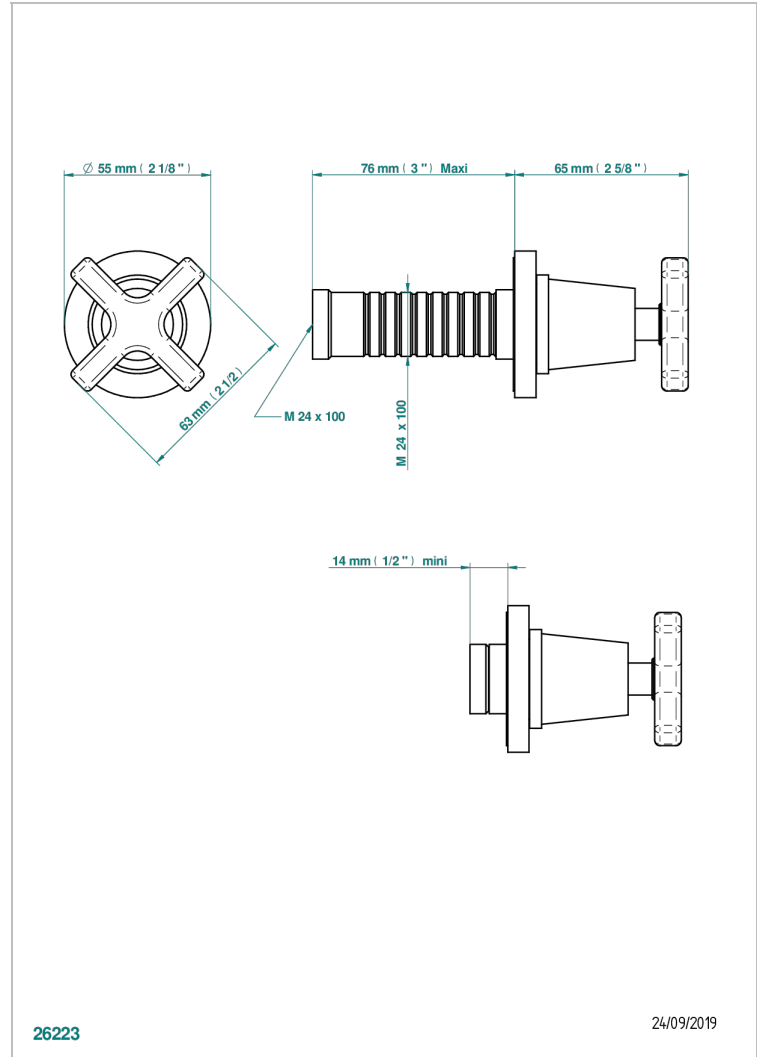

# SPIRIT

G69-30B/N

Wall volume control 30 & 32 trim (no marking)

## CHARACTERISTIC

- Spirit
- Wall volume control 30 & 32 trim (no marking)

## RELATED SKU'S

- Ref. G00-32CUSA 3/4" Volume control wall valve with ceramic cartridge
- Ref. G00-30CUSA 1/2" volume control wall valve with ceramic cartridge