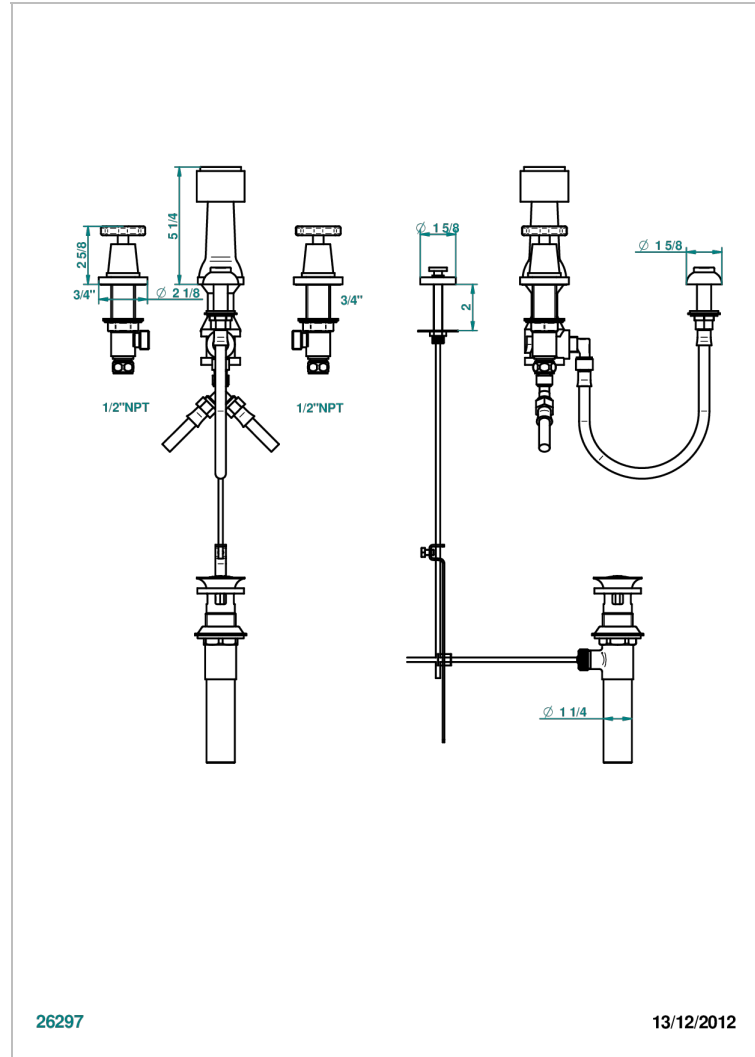

SPIRIT

G69-207KA

Deck mounted 3-hole bidet with vertical spray, vacuum breaker and drain

26297

13/12/2012

CHARACTERISTIC

- ASME : ASME A112.18.1-2011/CSA B125.1-11

STANDARDS