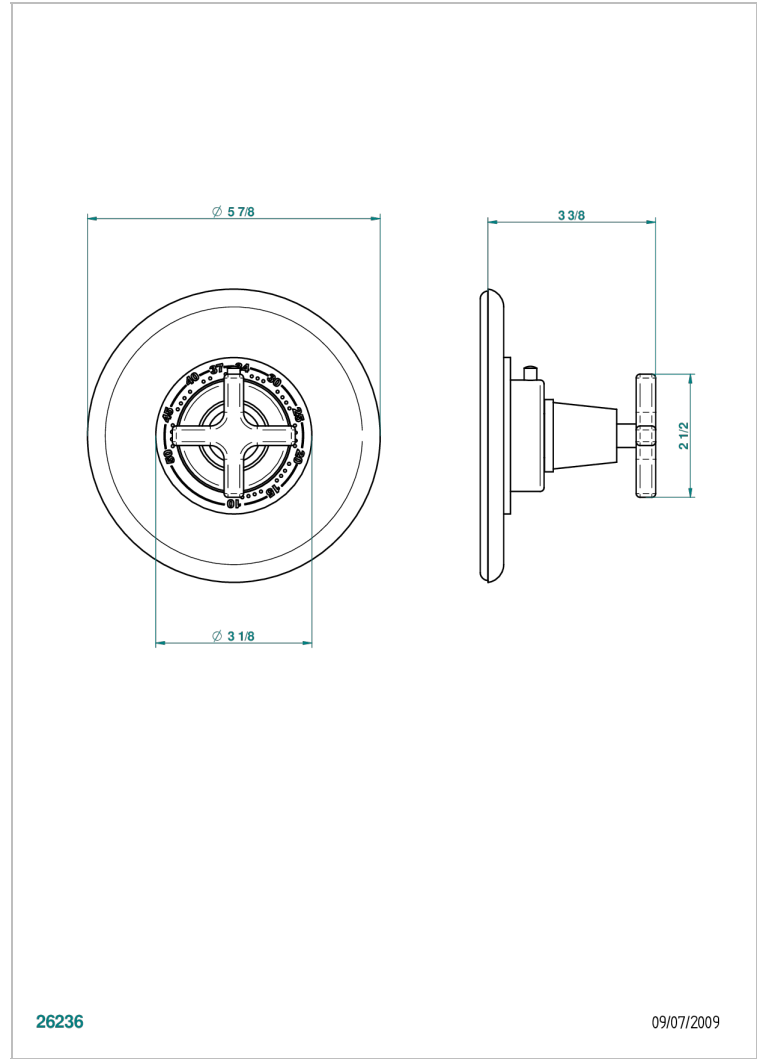

SPIRIT

G69-15EN16EM

Trim plate and handle for eurotherm valve 8200/us & 8300/us

26236

09/07/2009

CHARACTERISTIC

- Spirit
- Trim plate and handle for eurotherm valve 8200/us & 8300/us

AVAILABLE FINITIONS