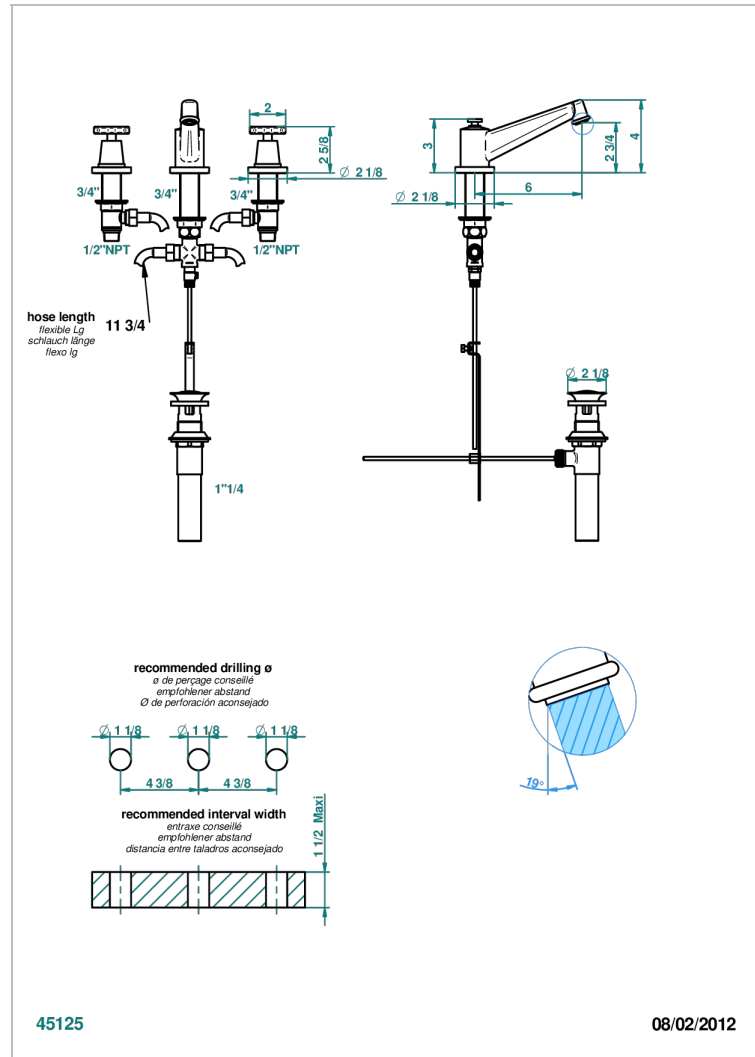

# SPIRIT

G69-152/US

Widespread lavatory set, high spout, with drain

## CHARACTERISTIC

- Spirit
- Widespread lavatory set, high spout, with drain

## TECHNICAL SPECS

- Recommandé : 3 bars (max. 5 bars) - Advised : 43,5 psi (max. 72 psi)
- 5,7 l/min à 3 bars (1.5 gpm at 43.5 psi)
- 1.2 gpm on demand in accordance with California's rules