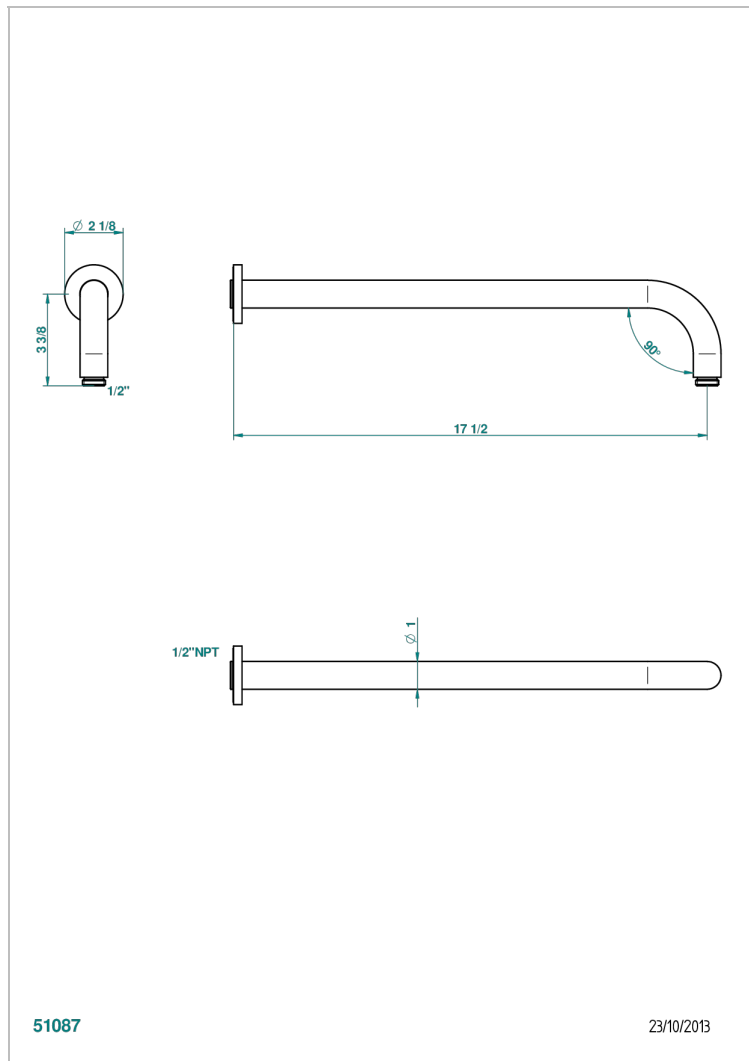

ANOA BLACK HORN

G5D-84L/US

Horizontal shower arm, 90°, lg: 17"

51087

23/10/2013

CHARACTERISTIC

- Anoa black horn
- Horizontal shower arm, 90°, lg: 17"

AVAILABLE FINITIONS

Black nickel - D24
Chrome polished - A02
Chrome polished / gold polished - G02
Gold mat - F07
Gold polished - F01
Gold satiney - F03

Matt chrome (American satin) - C02
Matt nickel (American satin) - C01
Nickel antique / Sovereign - H28
Nickel polished - B01
Rose Gold - F27
Satin chrome - C03