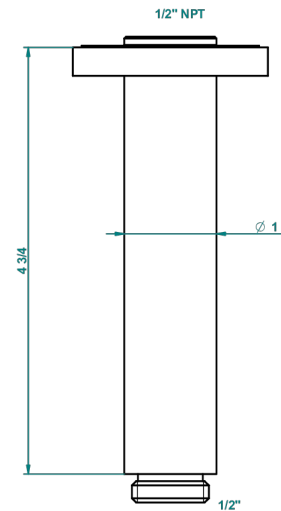

# ANOA BLACK HORN

G5D-82V/US

Vertical shower arm ceiling mounted 1/2" connection

17725

21/09/2015

## CHARACTERISTIC

- Anoa black horn
- Vertical shower arm ceiling mounted 1/2" connection