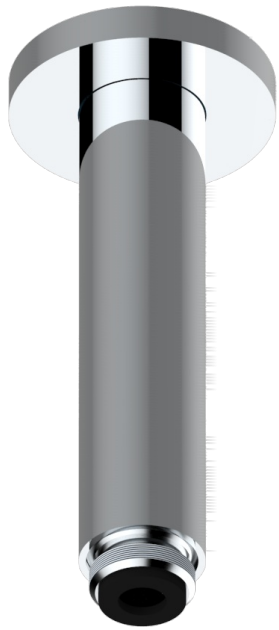

# ANOA BLACK HORN

G5D-82V/US

Vertical shower arm ceiling mounted 1/2" connection

17725

21/09/2015

## CHARACTERISTIC

- Anoa black horn
- Vertical shower arm ceiling mounted 1/2" connection

## AVAILABLE FINITIONS

Black nickel - D24  
Chrome polished - A02  
Chrome polished / gold polished - G02  
Gold mat - F07  
Gold polished - F01  
Gold satiney - F03

Matt chrome (American satin) - C02  
Matt nickel (American satin) - C01  
Nickel antique / Sovereign - H28  
Nickel polished - B01  
Rose Gold - F27  
Satin chrome - C03

Silver rhodium - F18  
Soft gold - F30  
Soft matt gold - F31