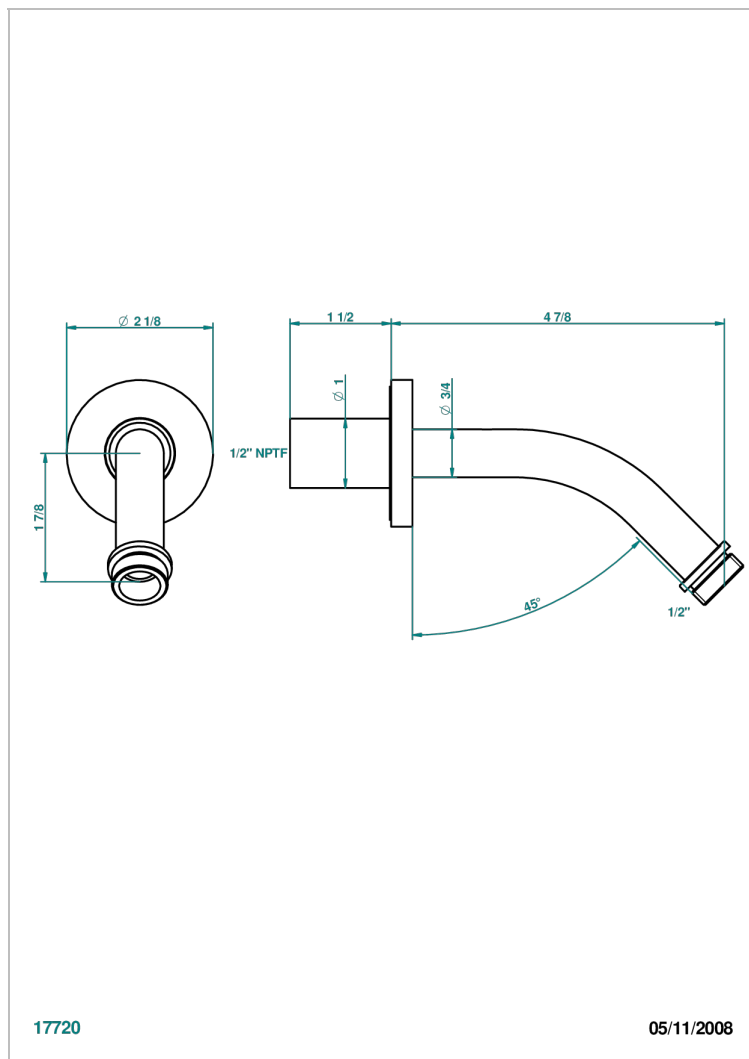

ANOA BLACK HORN

G5D-82/US

Horizontal shower arm, 45°, lg: 4" 3/4

THG[®]
PARIS

CHARACTERISTIC

- Anoa black horn
- Horizontal shower arm, 45°, lg: 4" 3/4

AVAILABLE FINITIONS

Black nickel - D24
Chrome polished - A02
Chrome polished / gold polished - G02
Gold mat - F07
Gold polished - F01
Gold satiney - F03