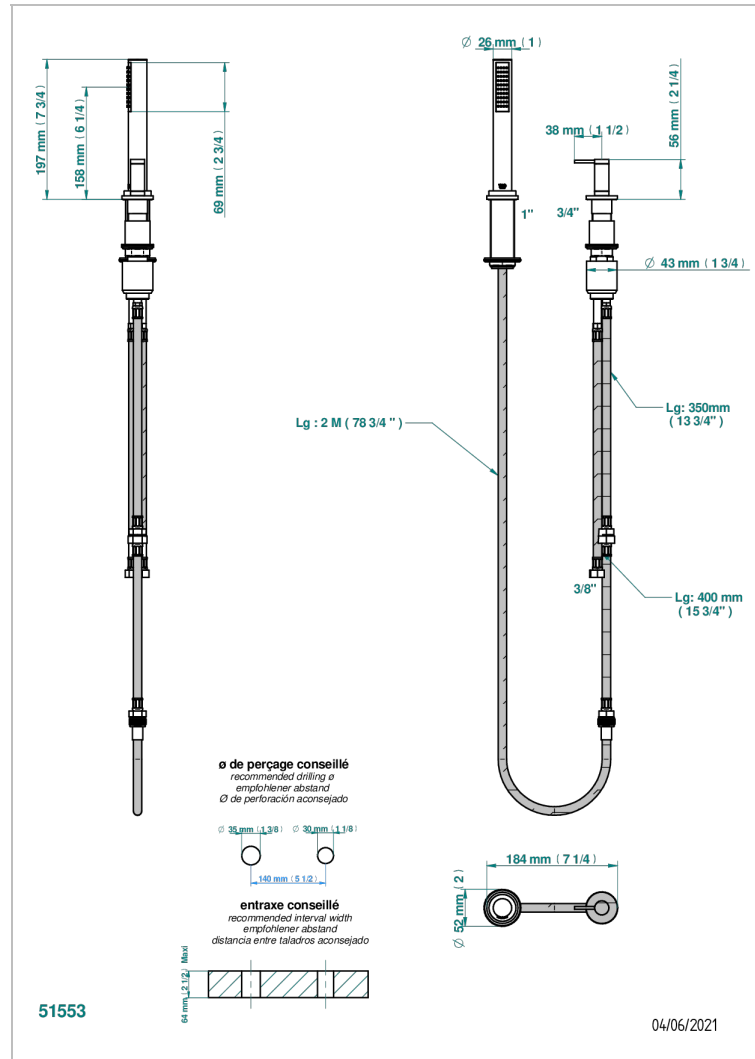

ANOA BLACK HORN

G5D-6532/60A

Deck mounted mixer with handshower, progressive cartridge

CHARACTERISTIC

- Anoa black horn
- Deck mounted mixer with handshower, progressive cartridge

AVAILABLE FINITIONS

Black nickel - D24
 Chrome polished - A02
 Chrome polished / gold polished - G02
 Gold mat - F07
 Gold polished - F01
 Gold satiny - F03

Matt chrome (American satin) - C02
 Matt nickel (American satin) - C01
 Nickel antique / Sovereign - H28
 Nickel polished - B01
 Rose Gold - F27
 Satin chrome - C03

Silver rhodium - F18
 Soft gold - F30
 Soft matt gold - F31